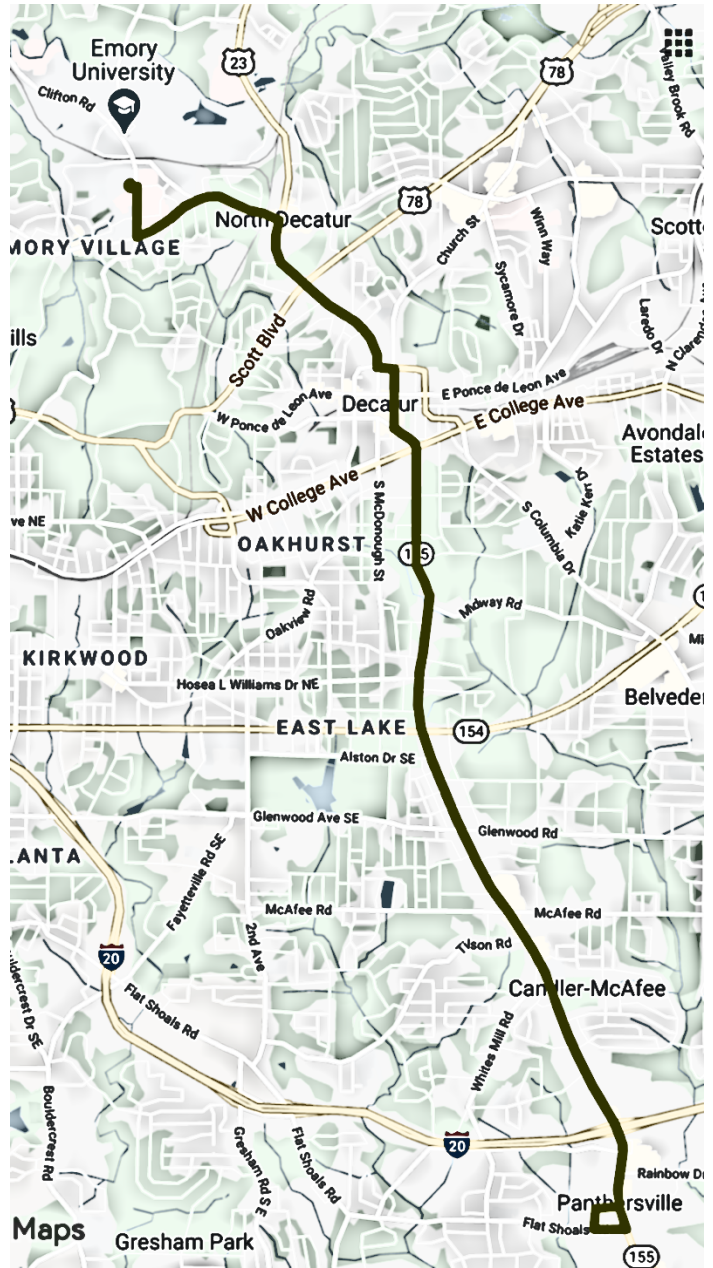

SOUTH DEKALB

South DeKalb Mall Departures	Woodruff Circle Departures
5:30 AM	2:30 PM
5:50 AM	3:00 PM
6:10 AM	3:30 PM
6:30 AM	4:15 PM
6:55 AM	4:45 PM
7:20 AM	5:30 PM
7:50 AM	6:00 PM
8:25 AM	6:45 PM
8:50 AM	7:15 PM
9:20 AM	7:45 PM
9:45 AM	

View bus stops and track shuttles in real time:

<http://emory.transloc.com>

S.Dekalb route info: