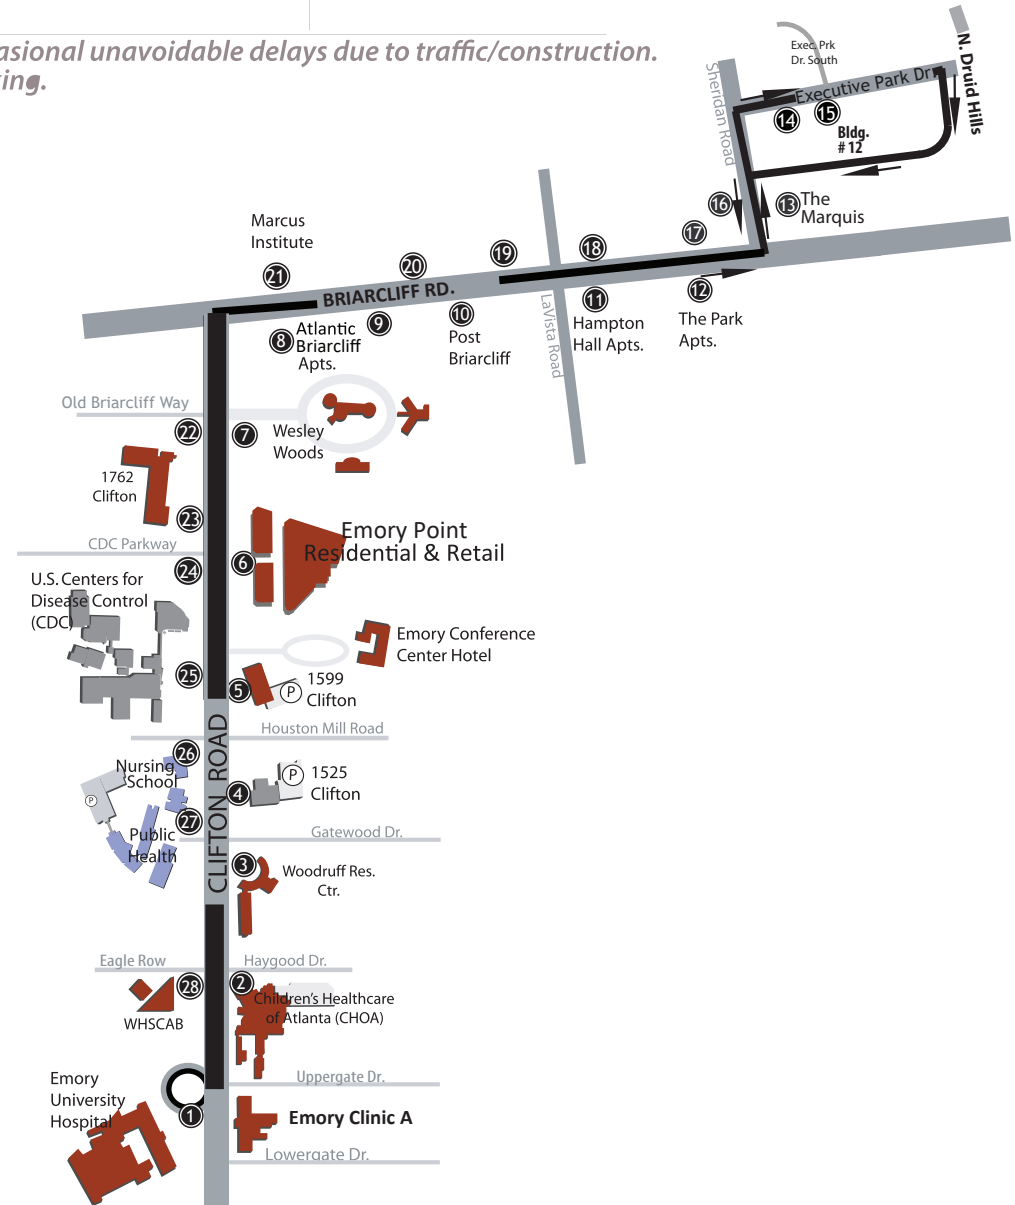

ROUTE

EXECUTIVE PARK

EXECUTIVE PARK
BRIARCLIFF ROAD
CLIFTON CORRIDOR
CDC
ROLLINS CAMPUS

Monday-Friday
7:00am - 8:00pm

Times listed are approximate. Please plan ahead and allow for occasional unavoidable delays due to traffic/construction.
Visit emory.transloc.com for realtime shuttle tracking.

STOPS

Outbound to Executive Park

- ① Woodruff Circle Transit Hub
- ② Clifton @ Haygood
- ③ Clifton @ Gatewood (Woodruff Res. Ctr.)
- ④ Clifton @ 1525 Bldg (corner at driveway entrance)
- ⑤ Clifton @ 1599 Bldg (Northbound)
- ⑥ Clifton @ Emory Point/CDC Parkway
- ⑦ Clifton @ Wesley Woods entrance
- ⑧ Briarcliff @ The Atlantic Briarcliff
- ⑨ Briarcliff @ Briar Vista Terr. (MARTA stop) Northbound
- ⑩ Briarcliff @ Hampton Hall Apts.
- ⑪ Briarcliff @ Ashford at Druid Hills Apts. (Willow Lake Dr.)
- ⑫ Sheridan Rd. @ Belara Apts.
- ⑬ Executive Park Dr @ Bldg 18 (MARTA stop)

Inbound to Emory

- ⑭ Exec. Pk. Dr. @ Exec. Pk. Dr. South (MARTA stop & Bldg. #12)
- ⑮ Exec Park Dr. @ Emory Sports Medicine
- ⑯ Sheridan Rd. @ The Marquis (MARTA stop)
- ⑰ Briarcliff @ Hopkins Terrace
- ⑱ Briarcliff @ Briar Patch (MARTA stop)
- ⑲ Briarcliff @ Southland Vista Shpg. Ctr.
- ⑳ Briarcliff @ Briar Vista Terrace
- ㉑ Briarcliff @ Marcus Institute
- ㉒ Clifton @ Old Briarcliff Way
- ㉓ Clifton @ CDC Pkwy/Emory Pt. (1762/Clifton Sch.)
- ㉔ Clifton @ Clifton Way
- ㉕ Clifton @ CDC/1599 Bldg (Southbound)
- ㉖ Clifton @ Nursing School
- ㉗ Clifton @ Gatewood (RSPH)
- ㉘ Clifton @ WHSCAB

transportation.emory.edu

To track buses in real time, go to <http://emory.transloc.com>