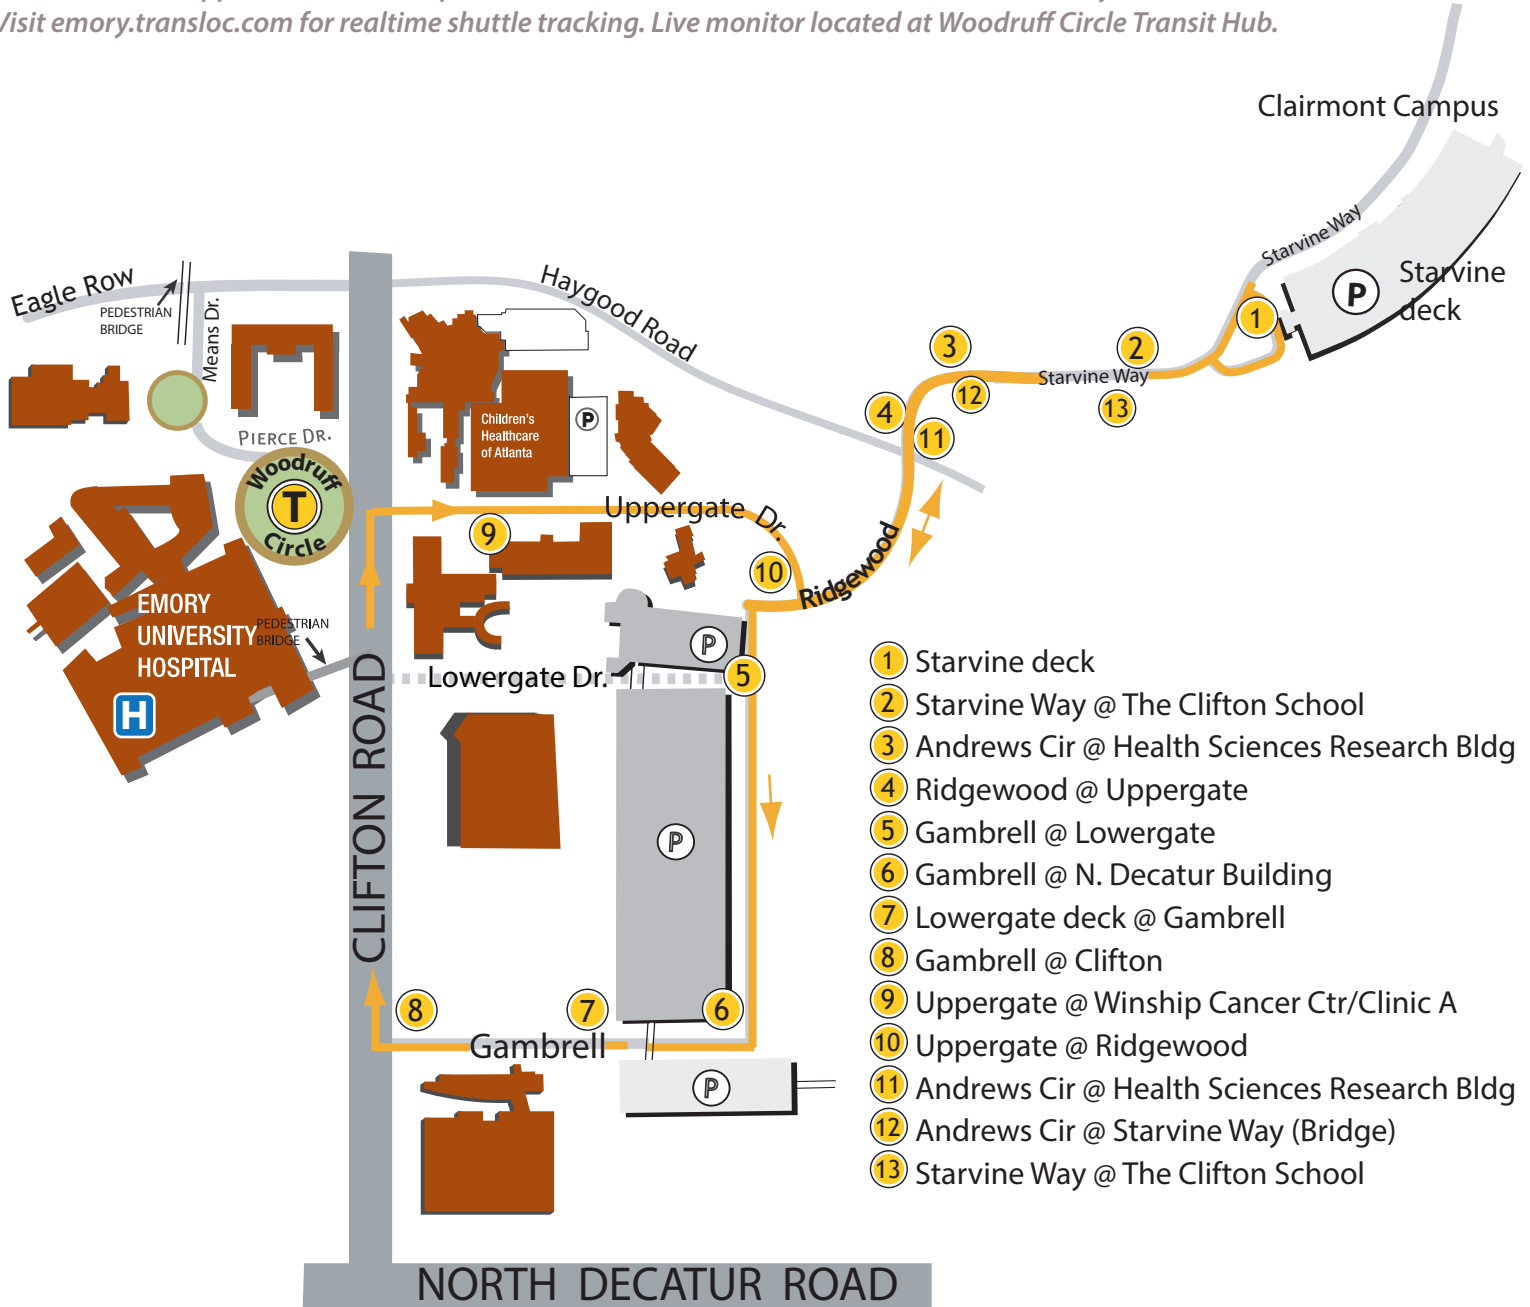

ROUTE

# E

CLAIRMONT CAMPUS  
LAW SCHOOL  
WOODRUFF CIRCLE  
EMORY CLINICS

Mon-Fri  
5:35 am - 7:55 pm

Times listed are approximate. Please plan ahead and allow for occasional unavoidable delays due to traffic/construction. Visit [emory.transloc.com](http://emory.transloc.com) for realtime shuttle tracking. Live monitor located at Woodruff Circle Transit Hub.

To track buses in real time, go to <http://emory.transloc.com>