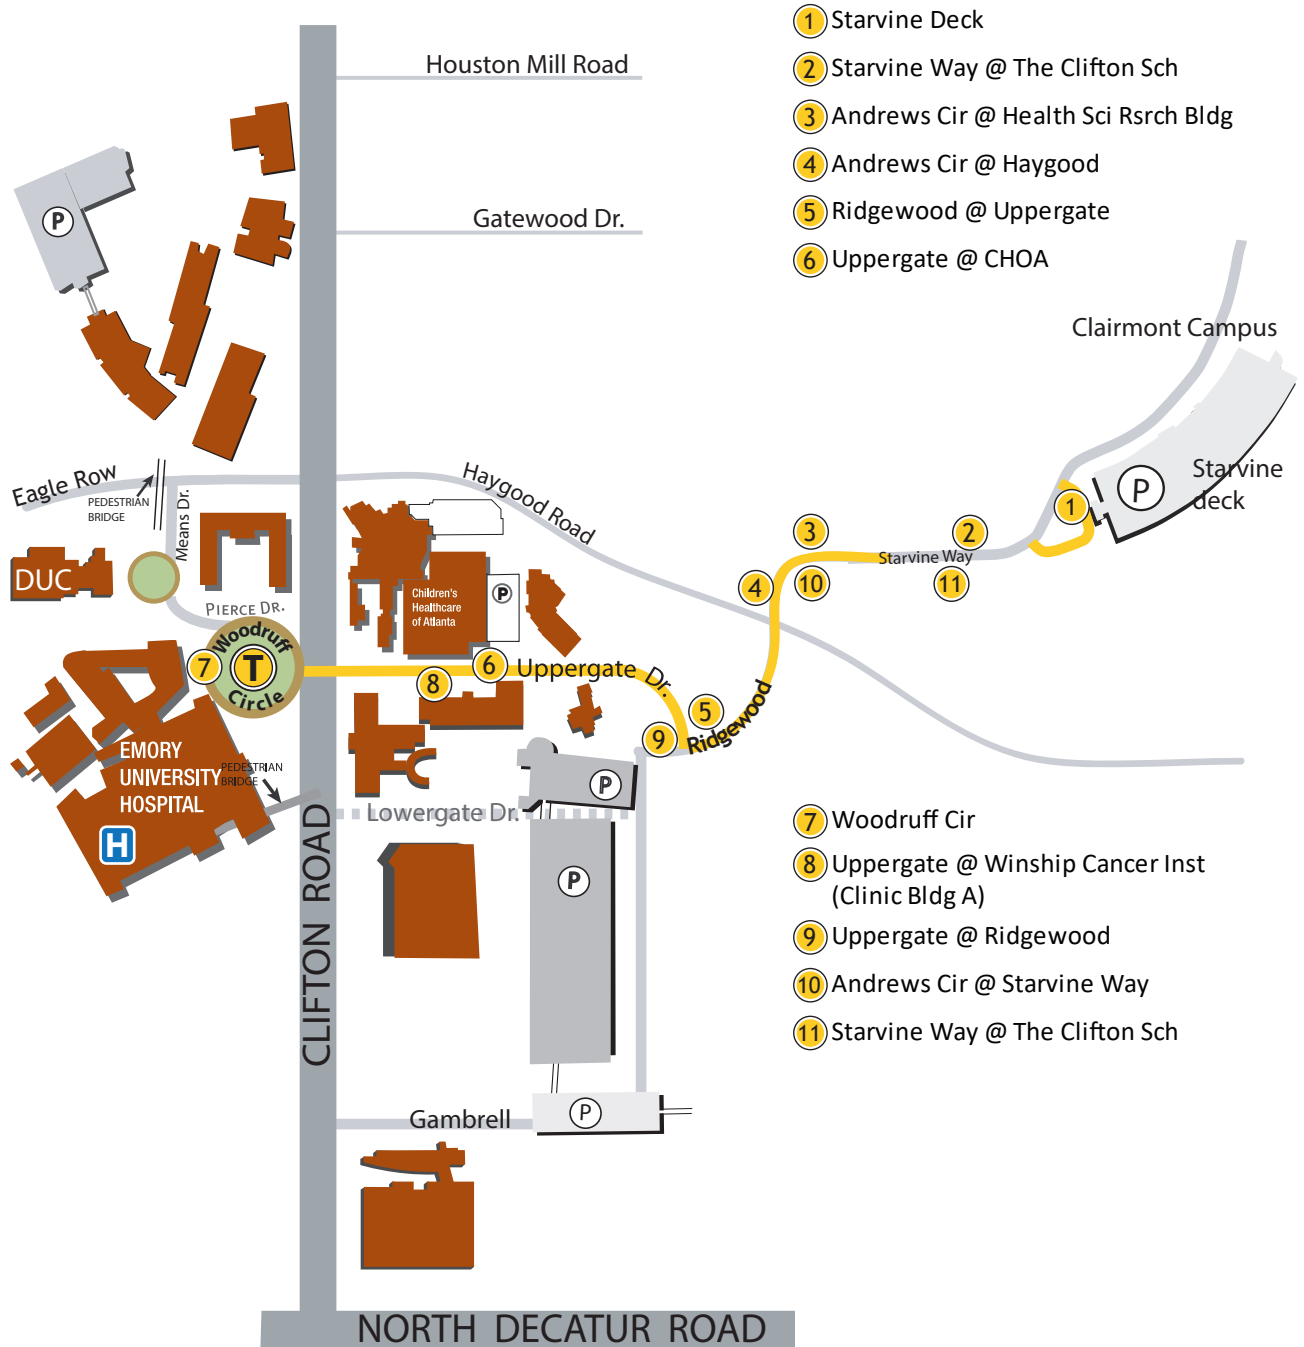

ROUTE

CLAIRMONT CAMPUS  
WINSHIP CANCER CENTER  
CHOA  
WOODRUFF CIRCLE

Mon-Fri  
5:00 am - 12:00 am

Times listed are approximate. Please plan ahead and allow for occasional unavoidable delays due to traffic/construction. Visit [emory.transloc.com](http://emory.transloc.com) for realtime shuttle tracking. Live monitor located at Woodruff Circle Transit Hub.

ROUTE

CLAIRMONT CAMPUS  
WINSHIP CANCER CENTER  
CHILDRENS' HEALTHCARE OF ATLANTA (CHOA)  
WOODRUFF CIRCLE

Mon-Fri  
5:00am - 12:00 am

*Times listed are approximate. Please plan ahead and allow for occasional unavoidable delays due to traffic/construction. Visit [emory.transloc.com](http://emory.transloc.com) for realtime shuttle tracking. Live monitor located at Woodruff Circle Transit Hub.*

Route C departs from Starvine Parking Deck and connects the Clairmont campus and Emory's main (Clifton Road) campus and the Emory University Hospital. The route serves stops along Starvine Way and Uppergate Drive before crossing Clifton to Woodruff Circle Transit Hub. C Route also provides evening service to Publix and weekend service to Toco Hill Shopping Center.

## Regular Service

Monday-Friday 5:00AM - 12:00AM

This route runs continuously between the Clairmont Campus' Starvine deck and the Woodruff Circle Transit Hub on Emory's main campus. Approximately 5-8 minute intervals.