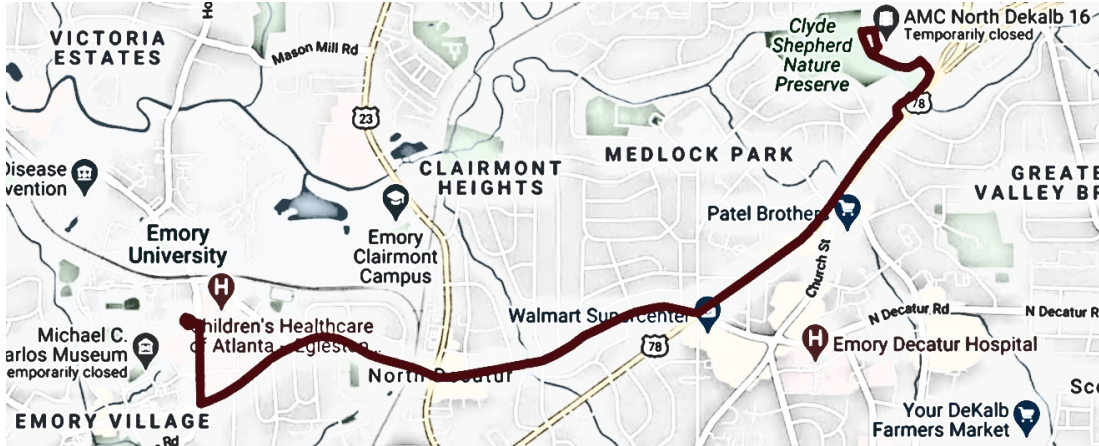

NORTH DEKALB

North Dekalb Mall Departures			Woodruff Circle Departures		
5:45 AM	10:15 AM	3:48 PM	6:01 AM	10:35 AM	4:00 PM
6:00 AM	10:30 AM	4:00 PM	6:16 AM	10:50 AM	4:12 PM
6:12 AM	10:45 AM	4:12 PM	6:28 AM	11:05 AM	4:24 PM
6:24 AM	11:00 AM	4:24 PM	6:40 AM	11:20 AM	4:36 PM
6:36 AM	11:15 AM	4:36 PM	6:52 AM	11:35 AM	4:48 PM
6:48 AM	11:30 AM	4:48 PM	7:04 AM	11:50 AM	5:00 PM
7:00 AM	11:45 AM	5:00 PM	7:27 AM	12:05 PM	5:12 PM
7:10 AM	12:00 PM	5:12 PM	7:37 AM	12:20 PM	5:24 PM
7:20 AM	12:15 PM	5:24 PM	7:47 AM	12:35 PM	5:36 PM
7:30 AM	12:30 PM	5:36 PM	7:57 AM	12:50 PM	5:48 PM
7:40 AM	12:45 PM	5:48 PM	8:07 AM	1:05 PM	6:00 PM
7:50 AM	1:00 PM	6:04 PM	8:17 AM	1:20 PM	6:12 PM
8:00 AM	1:15 PM	6:16 PM	8:27 AM	1:35 PM	6:24 PM
8:10 AM	1:30 PM	6:28 PM	8:37 AM	1:50 PM	6:36 PM
8:20 AM	1:45 PM	6:40 PM	8:47 AM	2:05 PM	6:48 PM
8:30 AM	2:00 PM	6:52 PM	8:57 AM	2:20 PM	7:00 PM
8:40 AM	2:15 PM	7:05 PM	9:07 AM	2:35 PM	7:12 PM
8:50 AM	2:30 PM	7:20 PM	9:20 AM	2:50 PM	7:20 PM
9:00 AM	2:45 PM	7:35 PM	9:32 AM	3:05 PM	7:35 PM
9:12 AM	3:00 PM	7:50 PM	9:44 AM	3:24 PM	7:50 PM
9:24 AM	3:12 PM	8:05 PM	9:56 AM	3:36 PM	8:05 PM
9:36 AM	3:24 PM	8:25 PM	10:20 AM	3:48 PM	8:20 PM
9:48 AM	3:36 PM	8:45 PM			
10:00 AM					

View bus stops and track shuttles in real time: <http://emory.transloc.com>