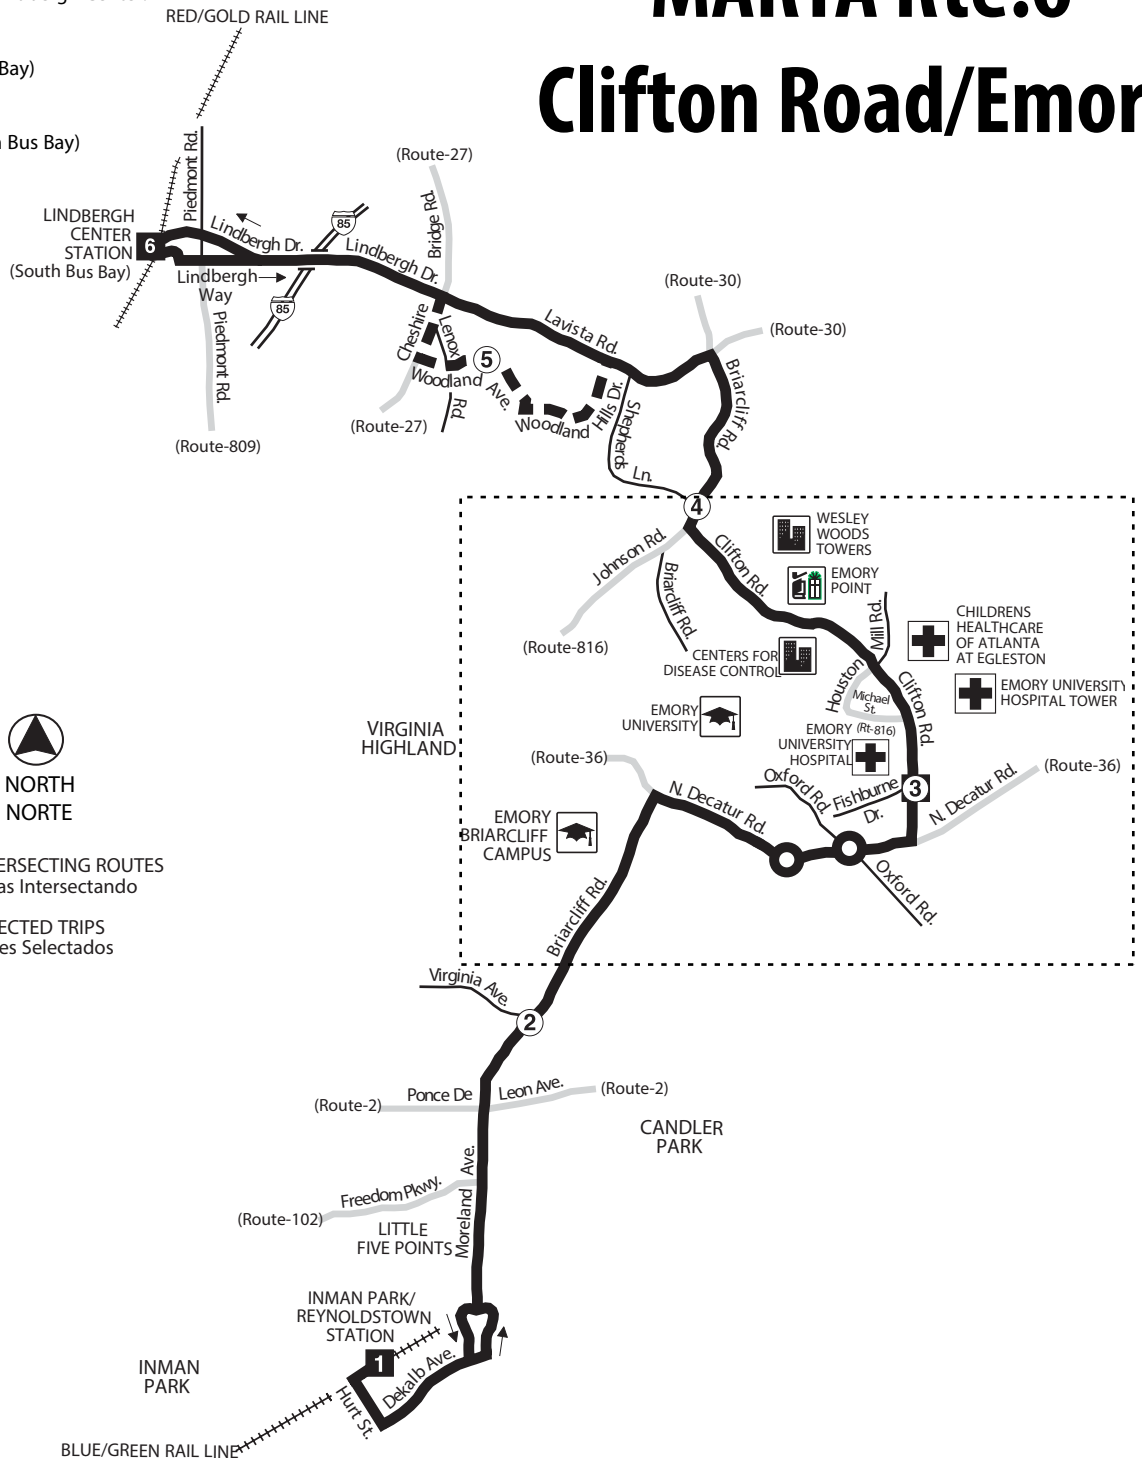

Routes intersecting at Lindbergh Center Station:  
 Rutas intersectando en la Estación Lindbergh Center:

- 5-Piedmont Road/Sandy Springs
- 6-Clifton Road/Emory (South Bus Bay)
- 30-Lavista Road
- 39-Buford Highway
- 809-Monroe Drive/Boulevard (South Bus Bay)
- GRTA Xpress (South Bus Bay)

# MARTA Rte.6

## Clifton Road/Emory

Routes intersecting at Inman Park/Reynoldstown Station:  
 Rutas intersectando en la Estación Inman Park/Reynoldstown:

- 4-Moreland Avenue
- 6-Clifton Road/Emory
- 32-Bouldercrest
- 74-Flat Shoals Road