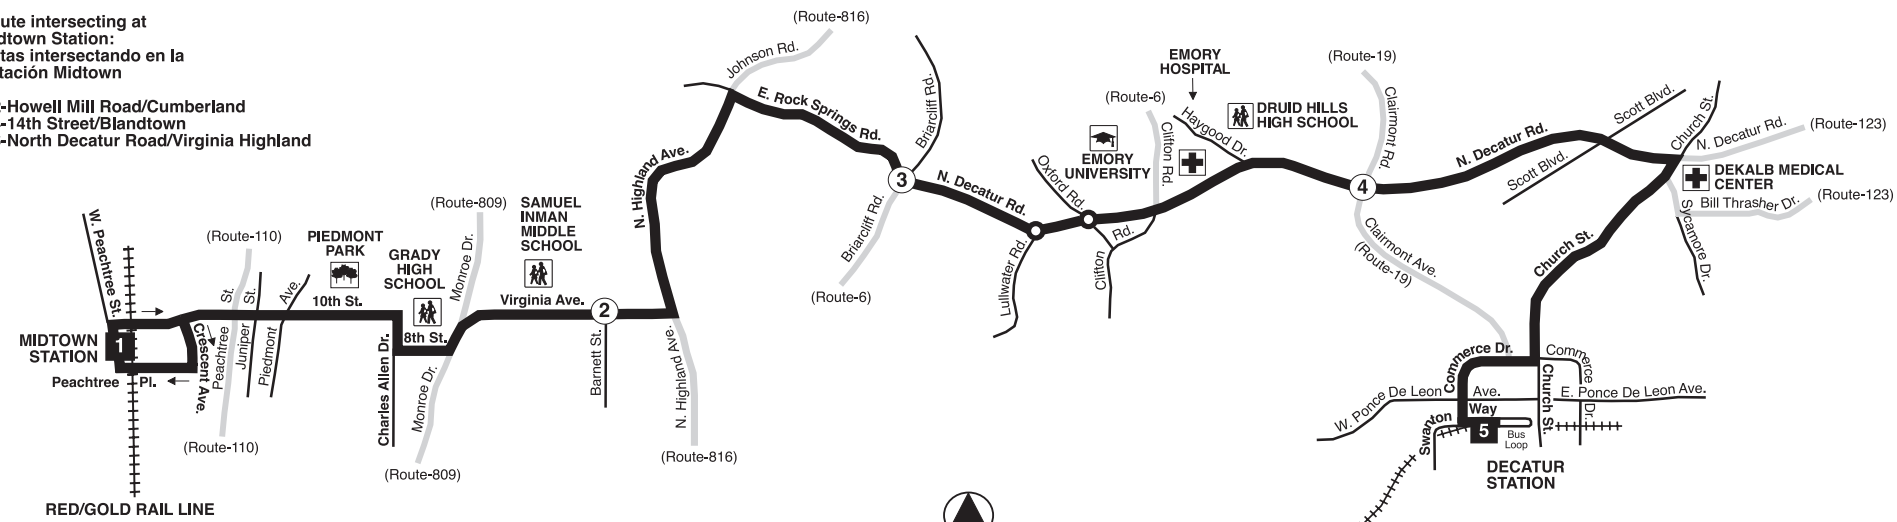

Route intersecting at
Midtown Station:
Rutas intersectando en la
Estación Midtown
12-Howell Mill Road/Cumberland
14-14th Street/Blandtown
36-North Decatur Road/Virginia Highland

RED/GOLD RAIL LINE

INTERSECTING ROUTES
RUTAS INTERSECTANDO

BLUE RAIL LINE

DECATUR STATION