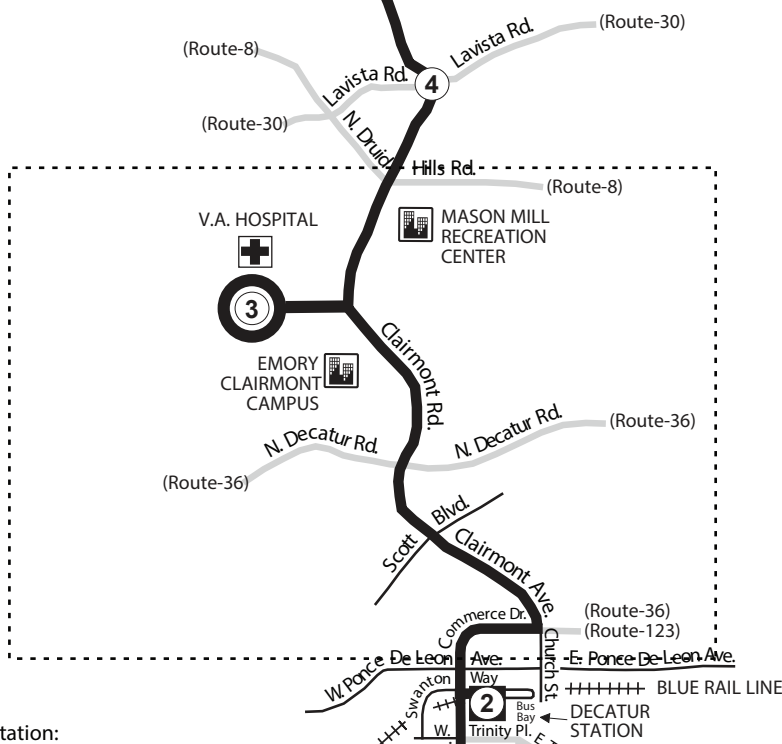

# MARTA Rte.19

## Clairmont Rd. /Howard Ave.

Routes intersecting at Chamblee Station:  
Rutas intersectando en la Estación Chamblee:

- 19-Clairmont Road/Howard Avenue
- 47-I-85 Access Road
- 103-Peeler Road
- 126-Chamblee-Tucker Road
- 132-Tilly Mill Road
- 825-Johnson Ferry Road
- Xpress

- INTERSECTING ROUTES  
Rutas Intersectando
- SELECT TRIPS  
Seleccionar viajes hacia el sur

Routes intersecting at East Lake Station:  
Rutas intersectando en la Estación East Lake:

- 2-Ponce De Leon Avenue/Druid Hills
- 19-Clairmont Road/Howard Avenue
- 34-Gresham Road

Routes intersecting at Decatur Station:  
Rutas intersectando en la Estación Decatur:

- 15-Candler Road
- 19-Clairmont Road/Howard Avenue
- 36-North Decatur Road/Virginia Highland
- 123-Church Street
- 823-Belvedere