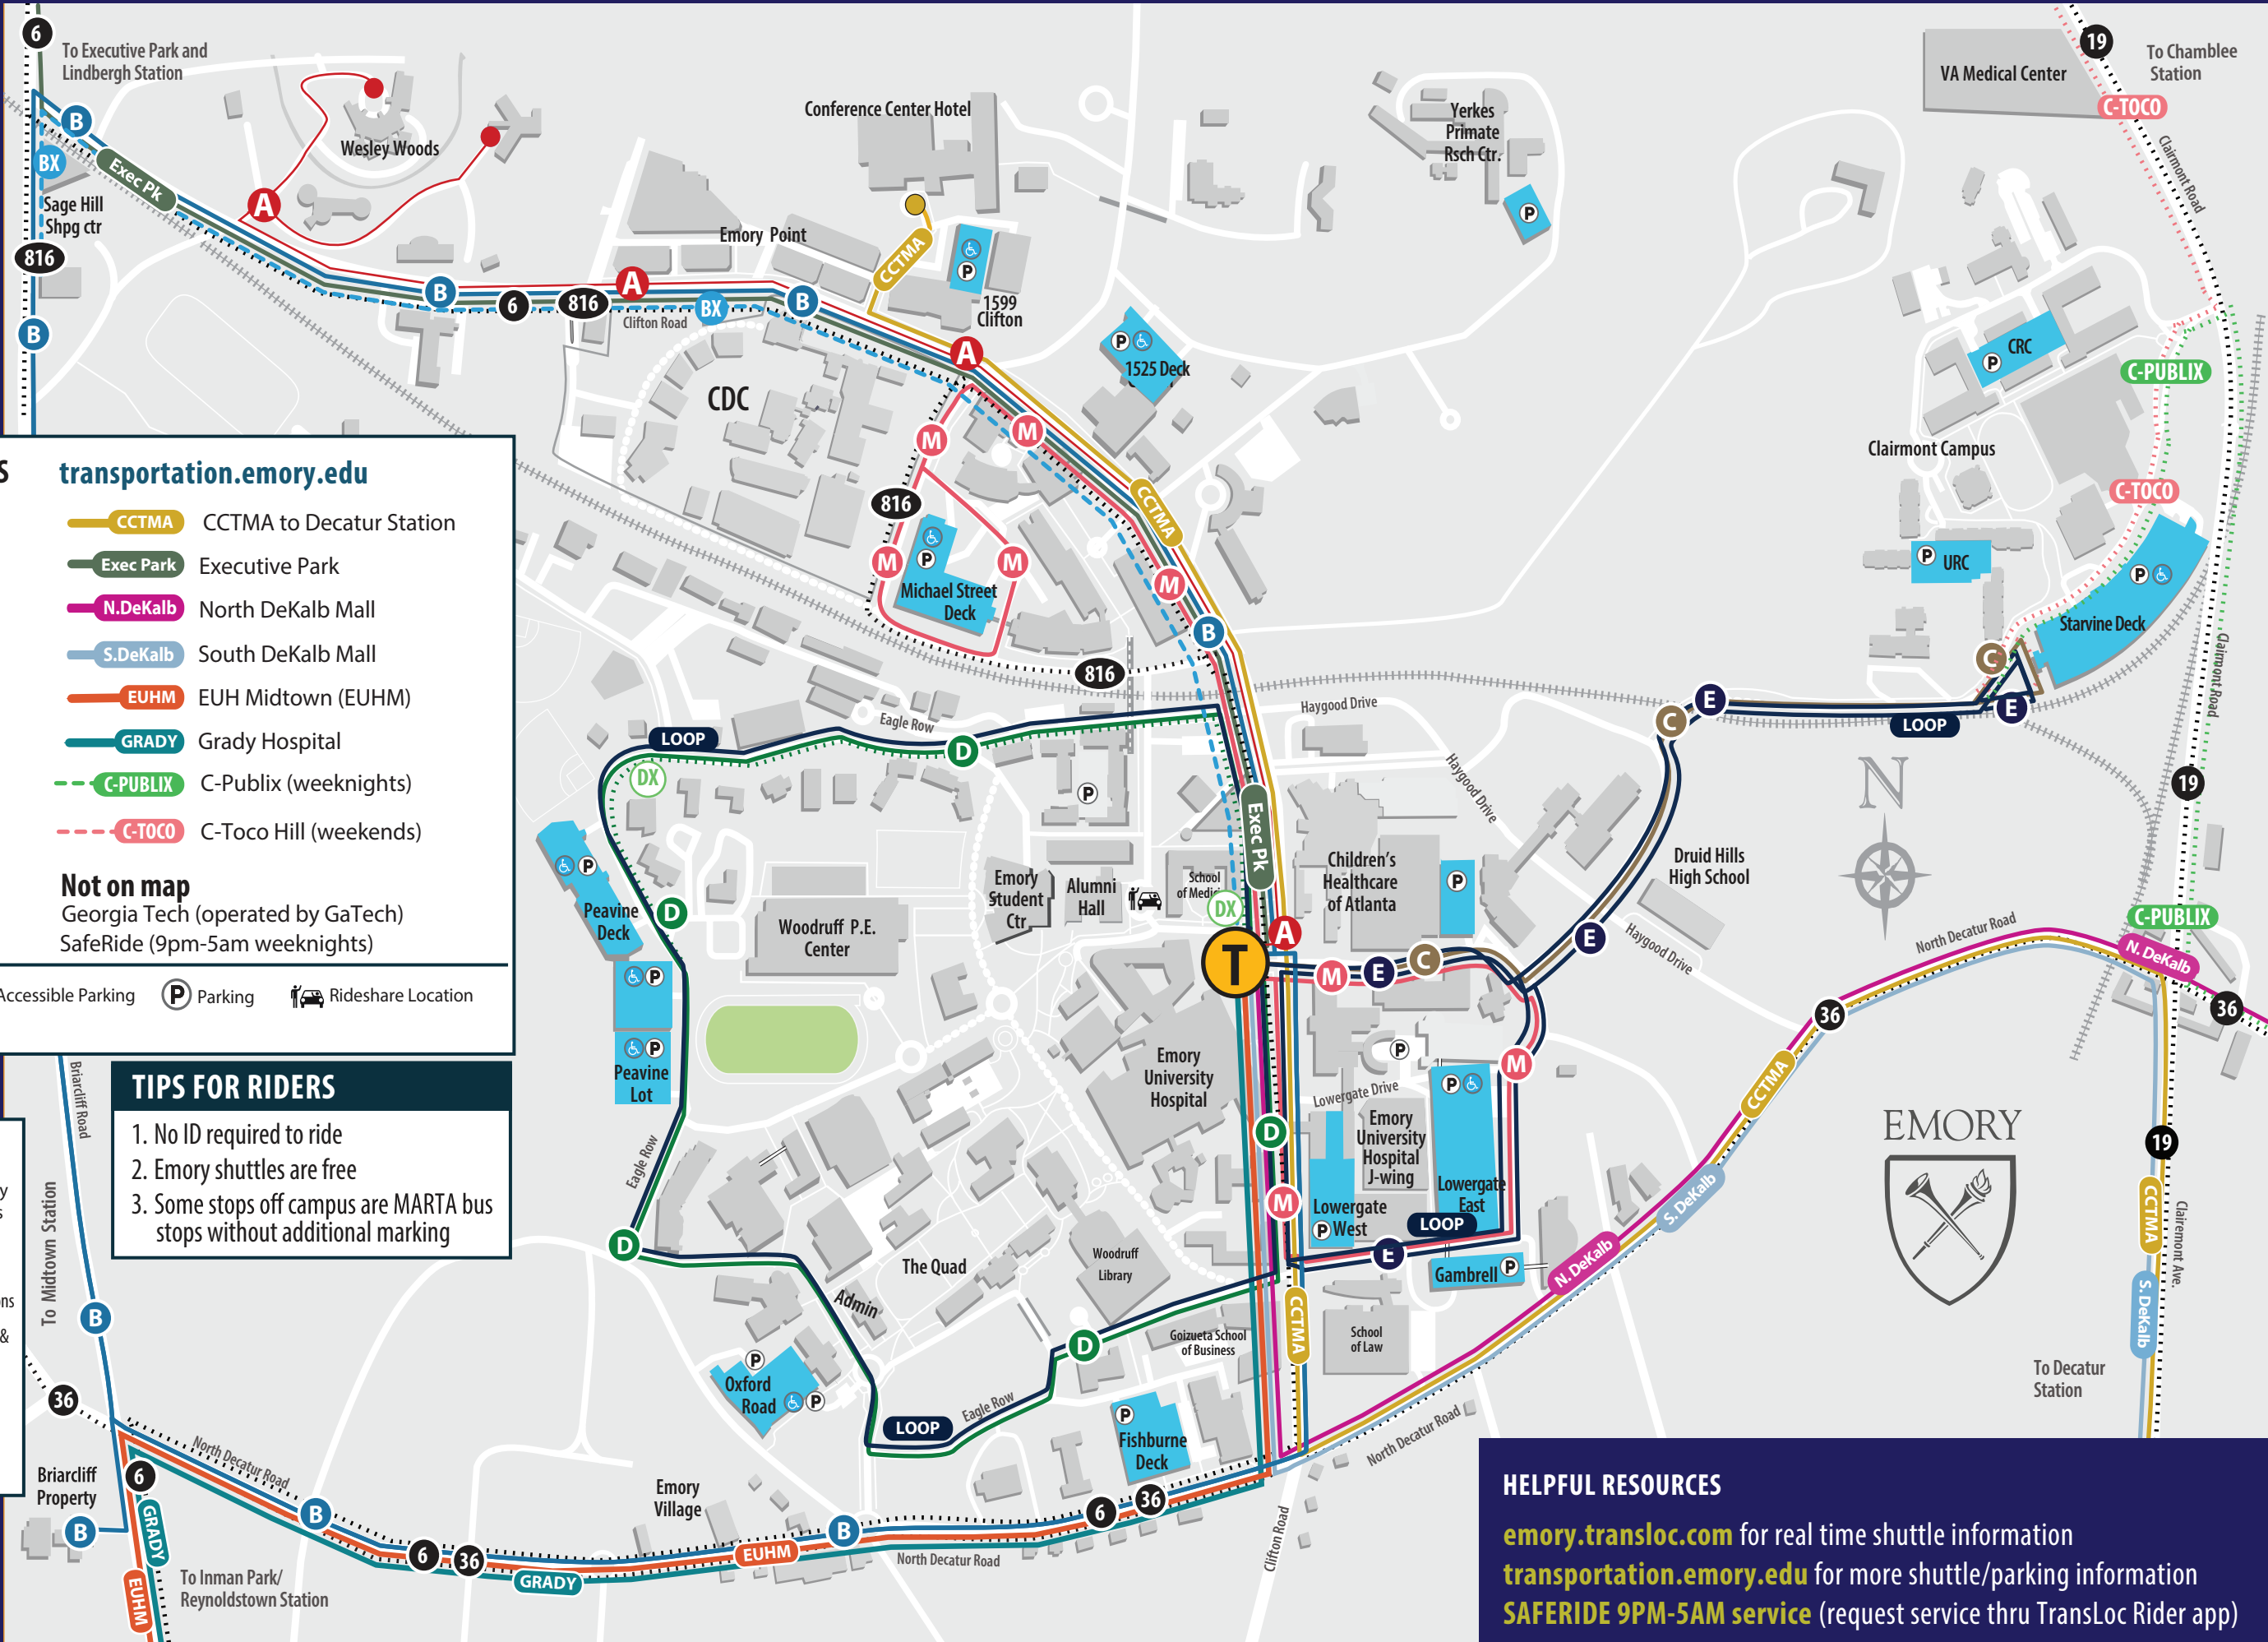

EMORY CAMPUS SHUTTLE MAP

EMORY CAMPUS SHUTTLES

- **A** Route A
- **B** Route B
- **BX** B Express
- **C** Route C
- **D** Route D
- **DX** D Express
- **E** Route E
- **LOOP** Loop
- **M** Route M

transportation.emory.edu

- **CCTMA** CCTMA to Decatur Station
- **Exec Park** Executive Park
- **N.DeKalb** North DeKalb Mall
- **S.DeKalb** South DeKalb Mall
- **EUHM** EUH Midtown (EUHM)
- **GRADY** Grady Hospital
- **C-PUBLIX** C-Publix (weeknights)
- **C-TOCO** C-Toco Hill (weekends)

Not on map

Georgia Tech (operated by GaTech)
SafeRide (9pm-5am weeknights)

- **T** Woodruff Circle Transit Hub
- **♿** Accessible Parking
- **P** Parking
- **🚗** Rideshare Location

TIPS FOR RIDERS

1. No ID required to ride
2. Emory shuttles are free
3. Some stops off campus are MARTA bus stops without additional marking

marta

Atlanta's transit system MARTA serves Emory with these routes connecting to rail stations and other routes and systems:

- **6 Route 6** Clifton Rd. & N. Decatur Rd. to Lindbergh & Inman Park Stations
- **36 Route 36** North Decatur Rd. to Midtown & Decatur Stations
- **19 Route 19** Clairmont Rd. to Decatur & Chamblee Stations
- **816 Route 816** 5 Pts sta / N. Highland Ave / Emory U / Clifton Road.

HELPFUL RESOURCES

- emory.transloc.com for real time shuttle information
- transportation.emory.edu for more shuttle/parking information
- **SAFERIDE 9PM-5AM service** (request service thru TransLoc Rider app)