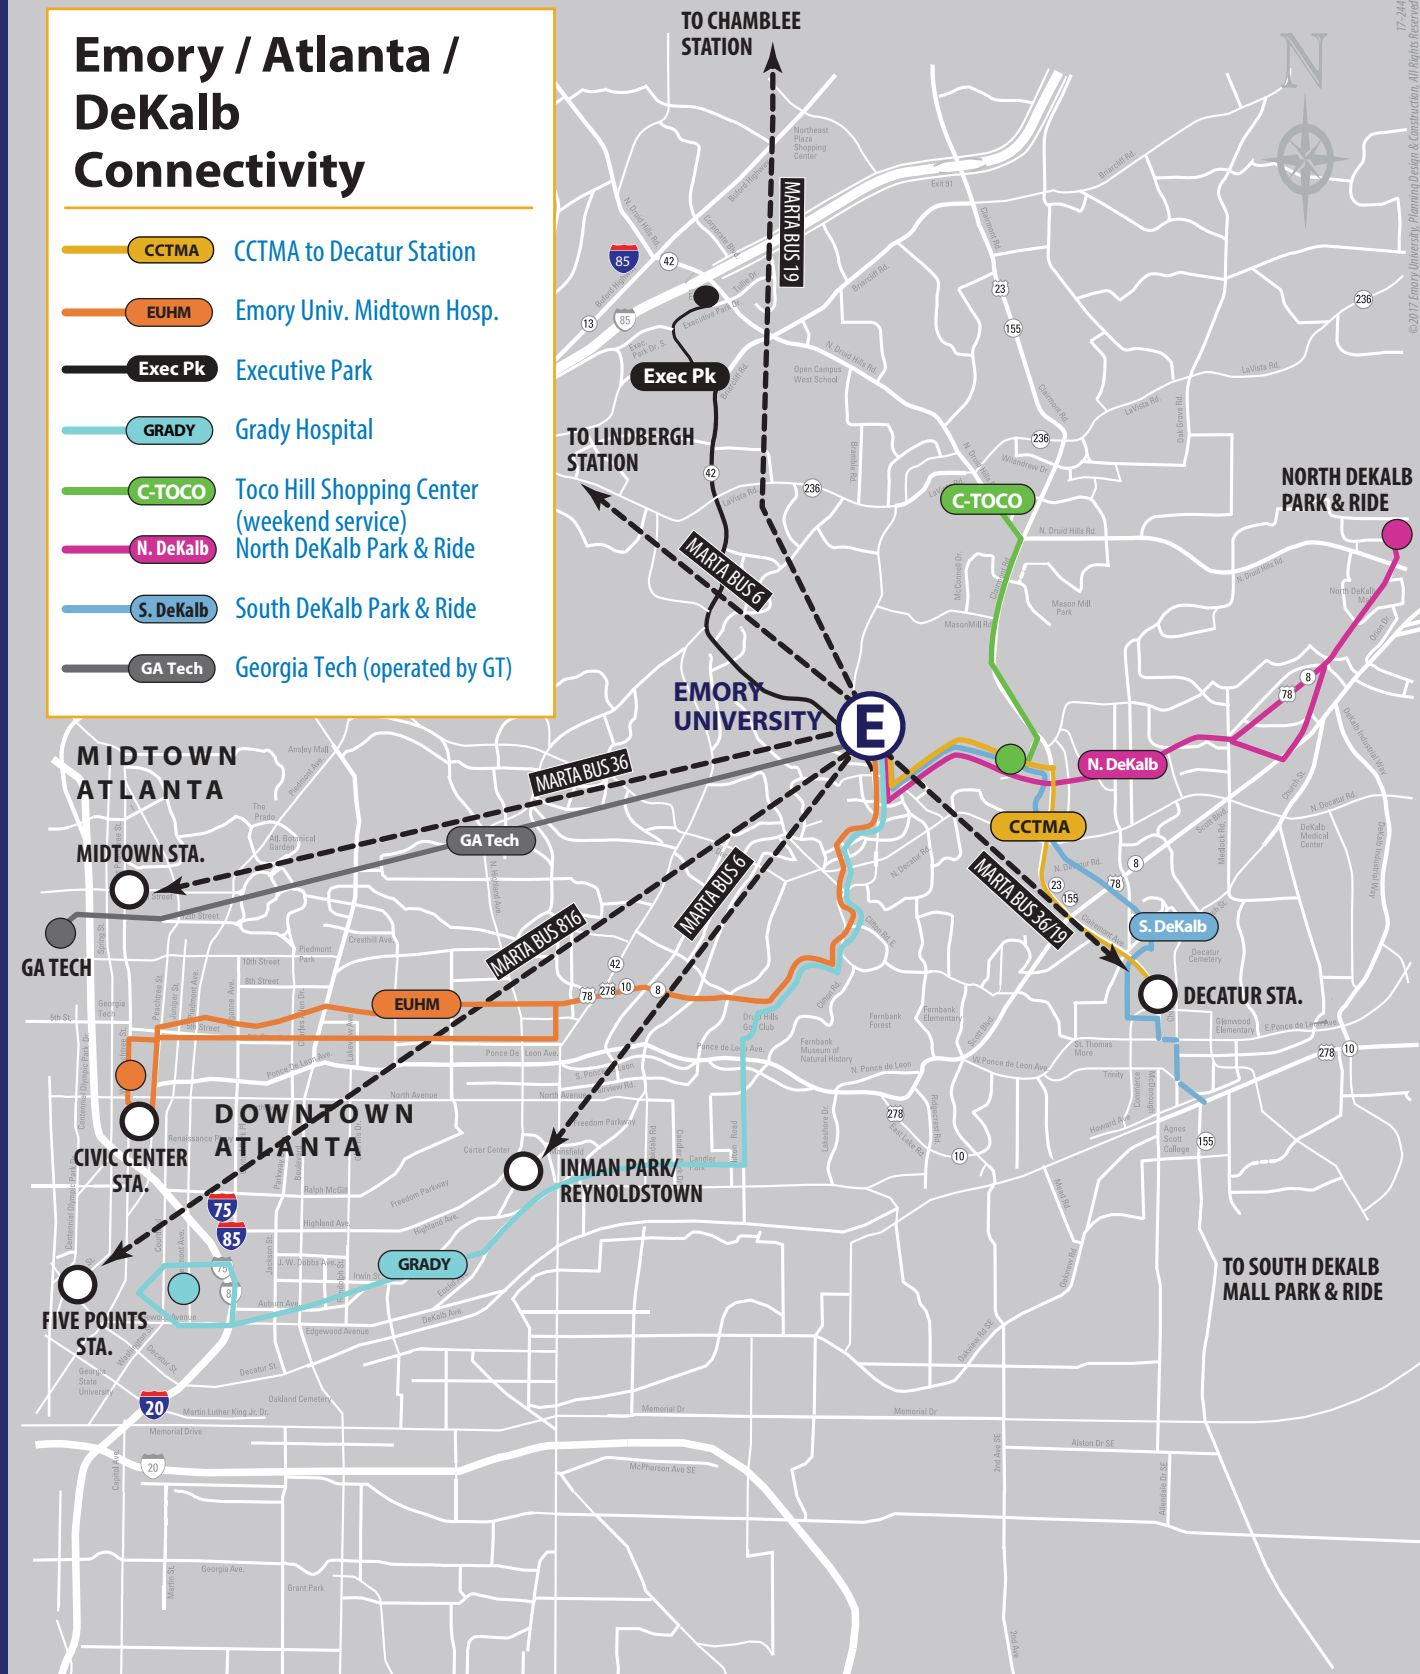

marta EMORY SERVICE

MARTA RAIL LINES
 Key Station Names (all stations not shown)

MARTA BUS 36 Midtown–Decatur Sta.
MARTA BUS 6 Lindbergh–Inman Park Sta.
MARTA BUS 19 Decatur–Chamblee Sta.
MARTA BUS 816 Five Points–Michael St. deck

Emory / Atlanta / DeKalb Connectivity

- CCTMA** CCTMA to Decatur Station
- EUHM** Emory Univ. Midtown Hosp.
- Exec Pk** Executive Park
- GRADY** Grady Hospital
- C-TOCO** Toco Hill Shopping Center (weekend service)
- N. DeKalb** North DeKalb Park & Ride
- S. DeKalb** South DeKalb Park & Ride
- GA Tech** Georgia Tech (operated by GT)

- CCTMA** CCTMA to Decatur Station
- Exec Park** Executive Park
- N.DeKalb** North DeKalb Mall
- S.DeKalb** South DeKalb Mall
- EUHM** EUH Midtown (EUHM)
- GRADY** Grady Hospital
- C-PUBLIX** C-Publix (weeknights)
- C-TOCO** C-Toco Hill (weekends)

marta

Atlanta's transit system MARTA serves Emory with these routes connecting to rail stations and other routes and systems:

- 6 Route 6** Clifton Rd. & N. Decatur Rd. to Lindbergh & Inman Park Stations
- 36 Route 36** North Decatur Rd. to Midtown & Decatur Stations
- 19 Route 19** Clairmont Rd. to Decatur & Chamblee Stations
- 816 Route 816** 5 Pts sta / N. Highland Ave / Emory U / Clifton Road.