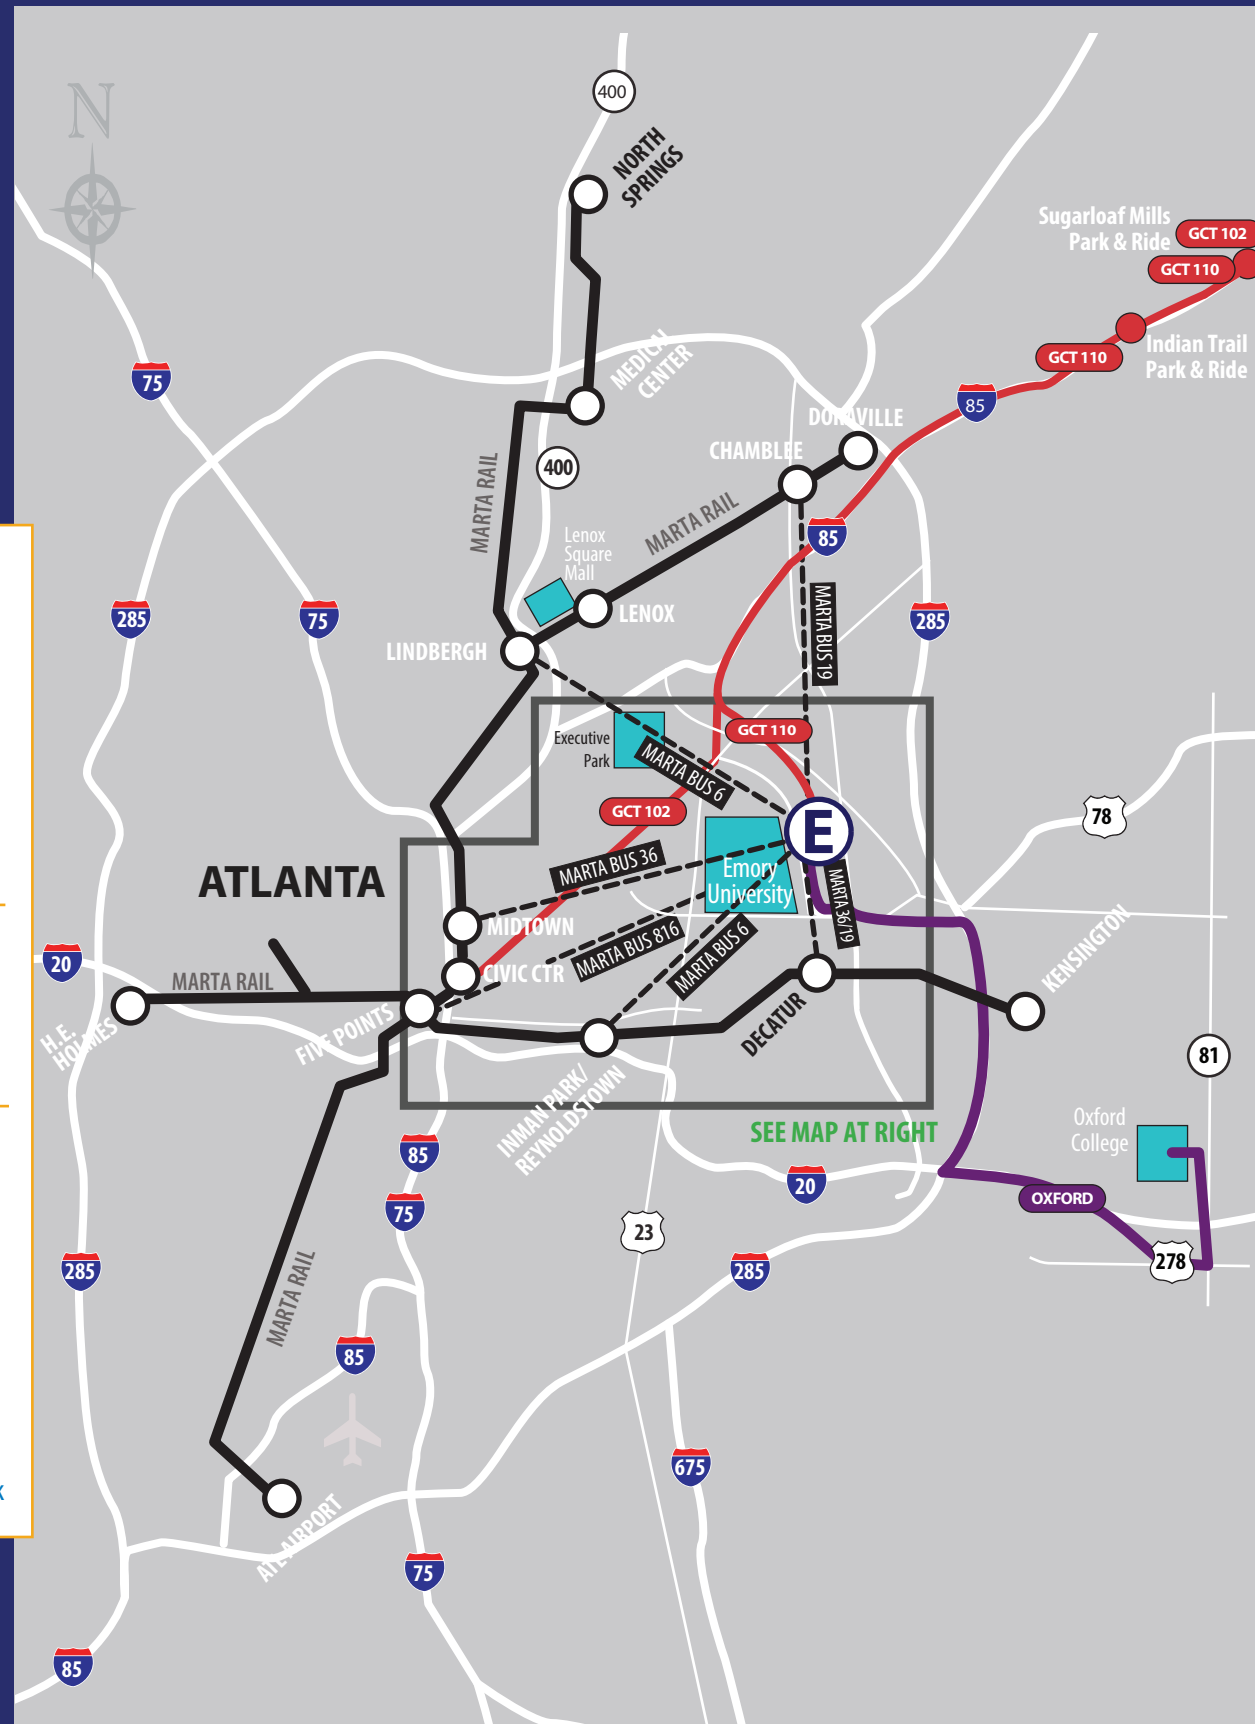

EMORY REGIONAL TRANSIT

EMORY REGIONAL SHUTTLES

E Emory University Atlanta Campus

OXFORD Oxford College (7 days during academic year)

GWINNETT COUNTY TRANSIT SERVICE

GCT 102 Gwinnett 102
GCT 110 Gwinnett 110

marta EMORY SERVICE

MARTA RAIL LINES
 Key Station Names (all stations not shown)

MARTA BUS 36 Midtown–Decatur Sta.
MARTA BUS 6 Lindbergh–Inman Park Sta.
MARTA BUS 19 Decatur–Chamblee Sta.
MARTA BUS 816 Five Points–Michael St. deck

Emory / Atlanta / DeKalb Connectivity

- CCTMA** CCTMA to Decatur Station
- EUHM** Emory Univ. Midtown Hosp.
- Exec Pk** Executive Park
- GRADY** Grady Hospital
- C-TOCO** Toco Hill Shopping Center (weekend service)
- N. DeKalb** North DeKalb Park & Ride
- S. DeKalb** South DeKalb Park & Ride
- GA Tech** Georgia Tech (operated by GT)

- CCTMA** CCTMA to Decatur Station
- Exec Park** Executive Park
- N.DeKalb** North DeKalb Mall
- S.DeKalb** South DeKalb Mall
- EUHM** EUH Midtown (EUHM)
- GRADY** Grady Hospital
- C-PUBLIX** C-Publix (weeknights)
- C-TOCO** C-Toco Hill (weekends)