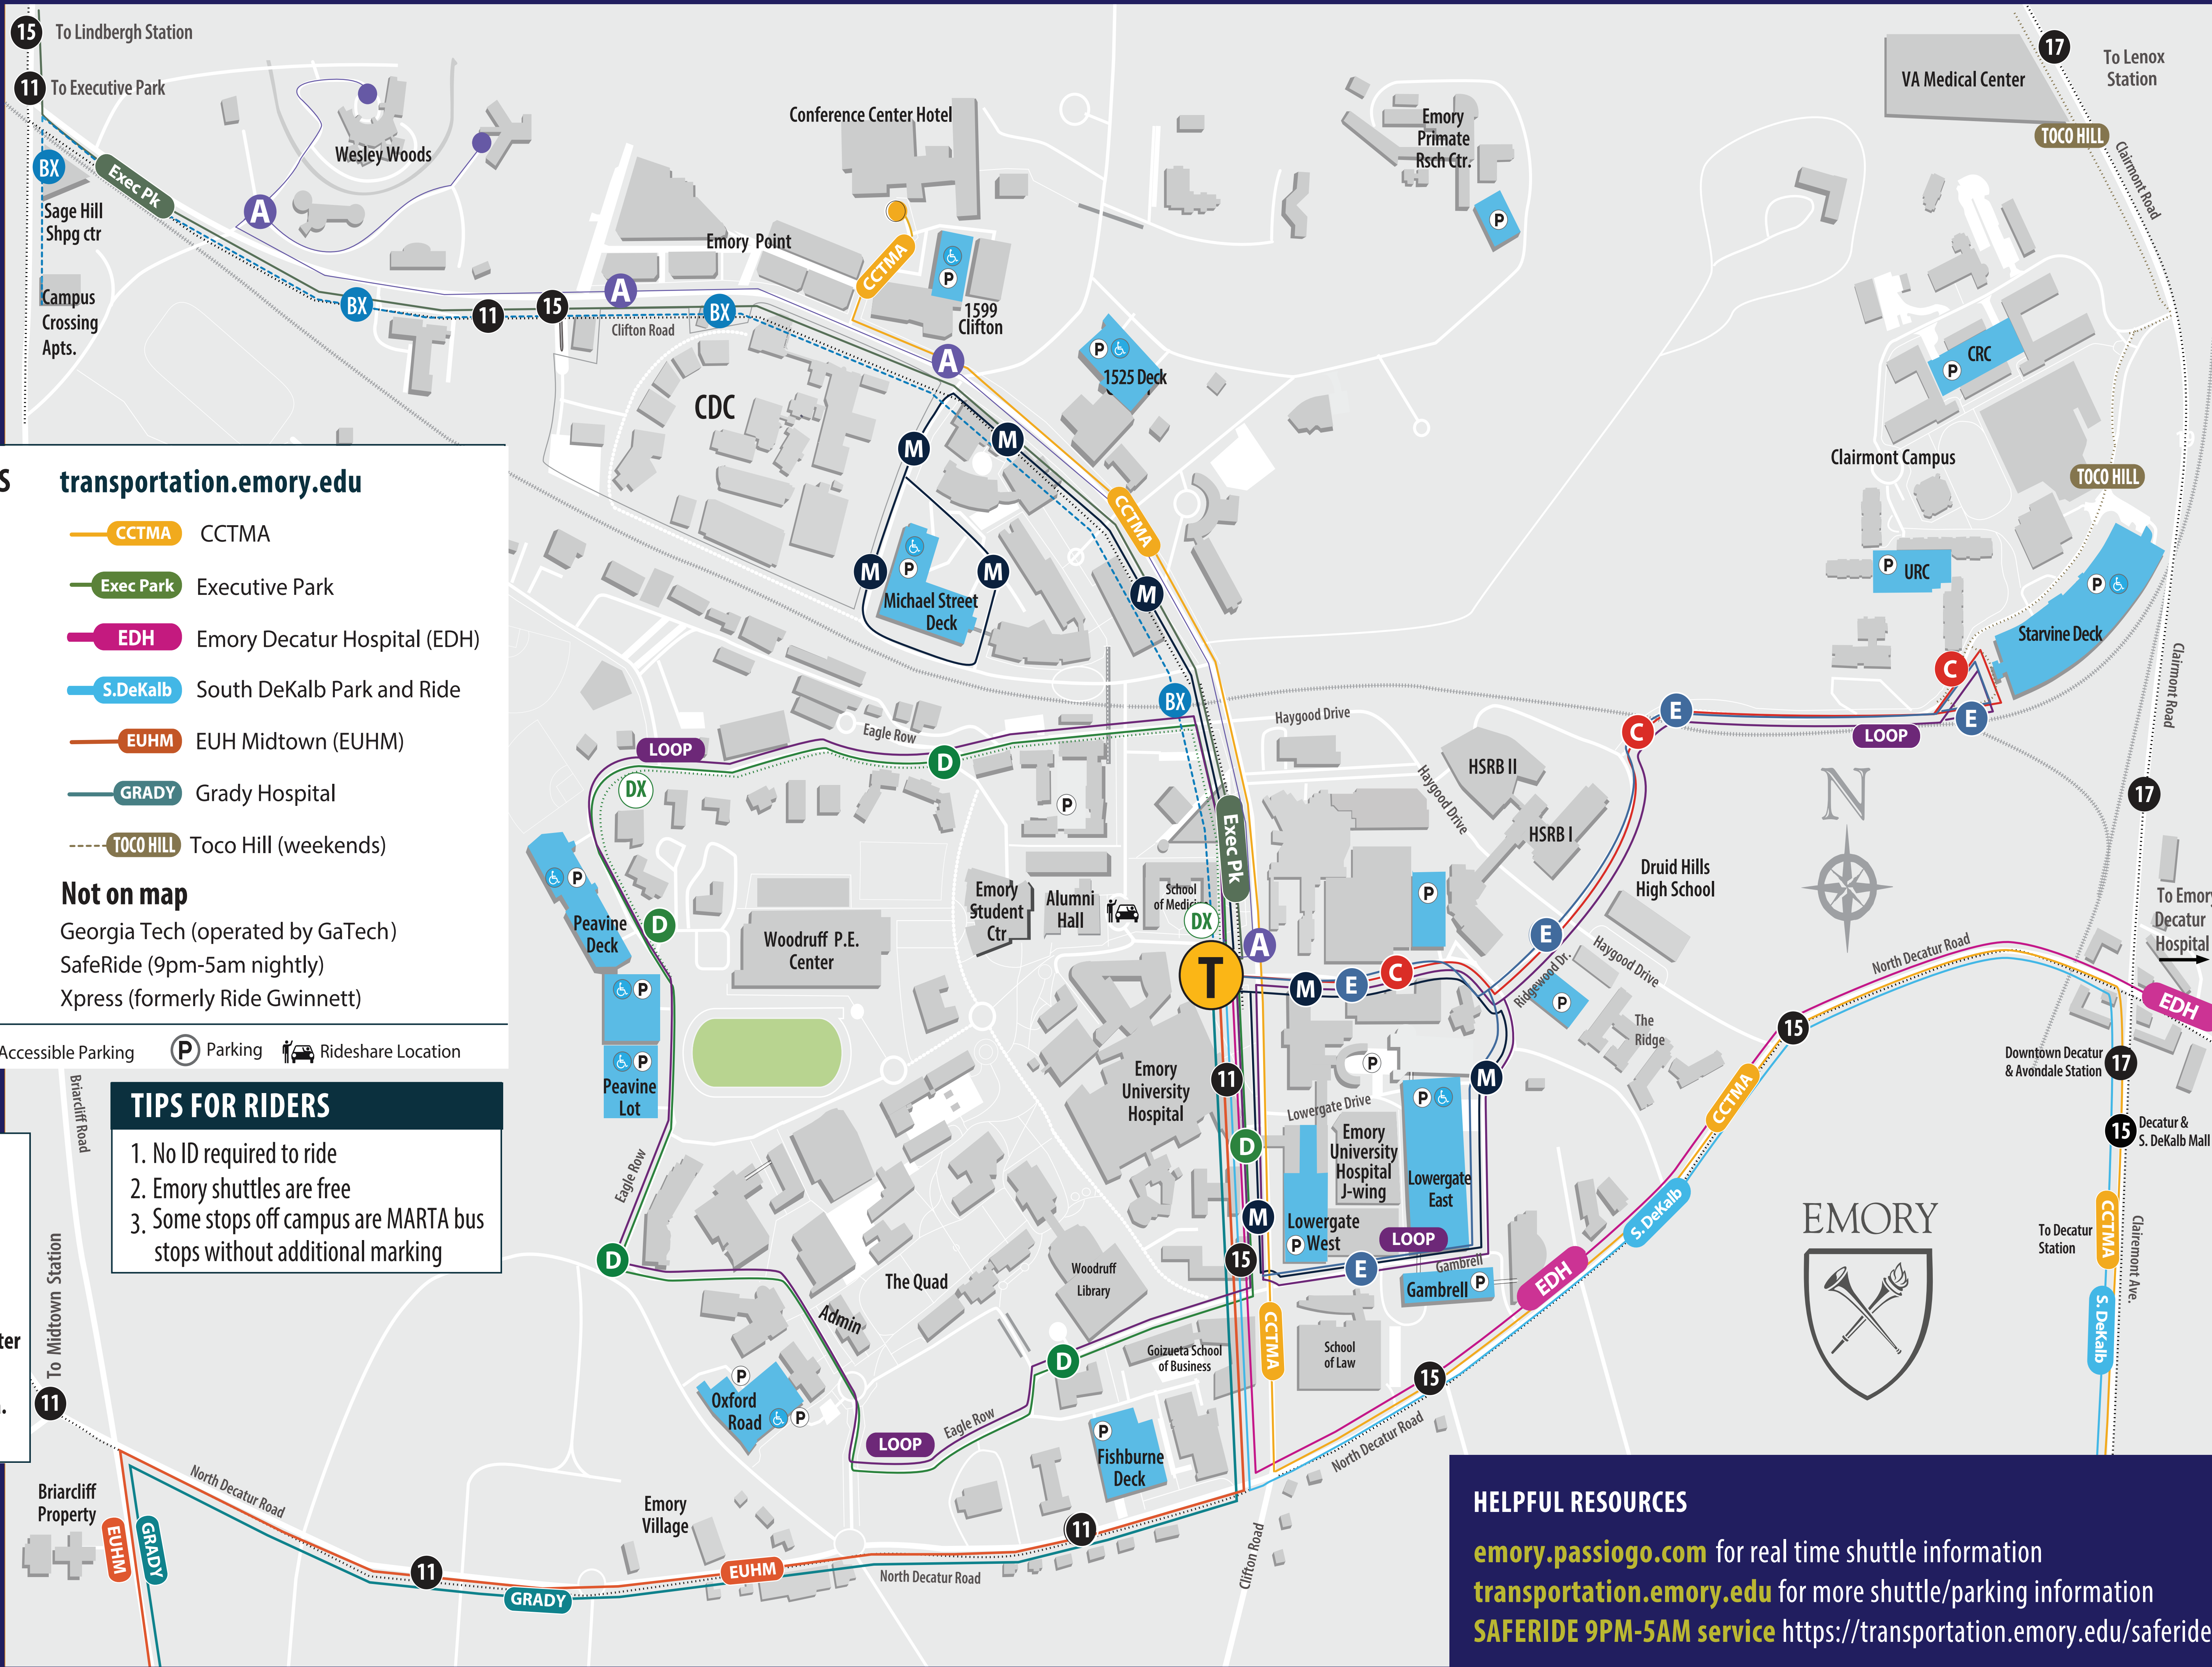

EMORY CAMPUS SHUTTLE MAP

EMORY CAMPUS SHUTTLES

- Route A
- B Express
- Route C
- Route D
- D Express
- Route E
- Loop
- Route M

transportation.emory.edu

- CCTMA
- Executive Park
- Emory Decatur Hospital (EDH)
- South DeKalb Park and Ride
- EUH Midtown (EUHM)
- Grady Hospital
- Toco Hill (weekends)

Not on map

- Georgia Tech (operated by GaTech)
- SafeRide (9pm-5am nightly)
- Xpress (formerly Ride Gwinnett)

- Woodruff Circle Transit Hub
- Accessible Parking
- Parking
- Rideshare Location

TIPS FOR RIDERS

1. No ID required to ride
2. Emory shuttles are free
3. Some stops off campus are MARTA bus stops without additional marking

Atlanta's transit system MARTA serves Emory with these routes connecting to rail stations and other routes and systems:

- Route 11** Midtown-Emory-CHOA
- Route 15** Lindbergh-GSU/Perimeter College Decatur
- Route 17** Lenox Sta.-Avondale Sta. via Clairmont Road

HELPFUL RESOURCES

- emory.passiogo.com for real time shuttle information
- transportation.emory.edu for more shuttle/parking information
- SAFERIDE 9PM-5AM service** <https://transportation.emory.edu/saferide>