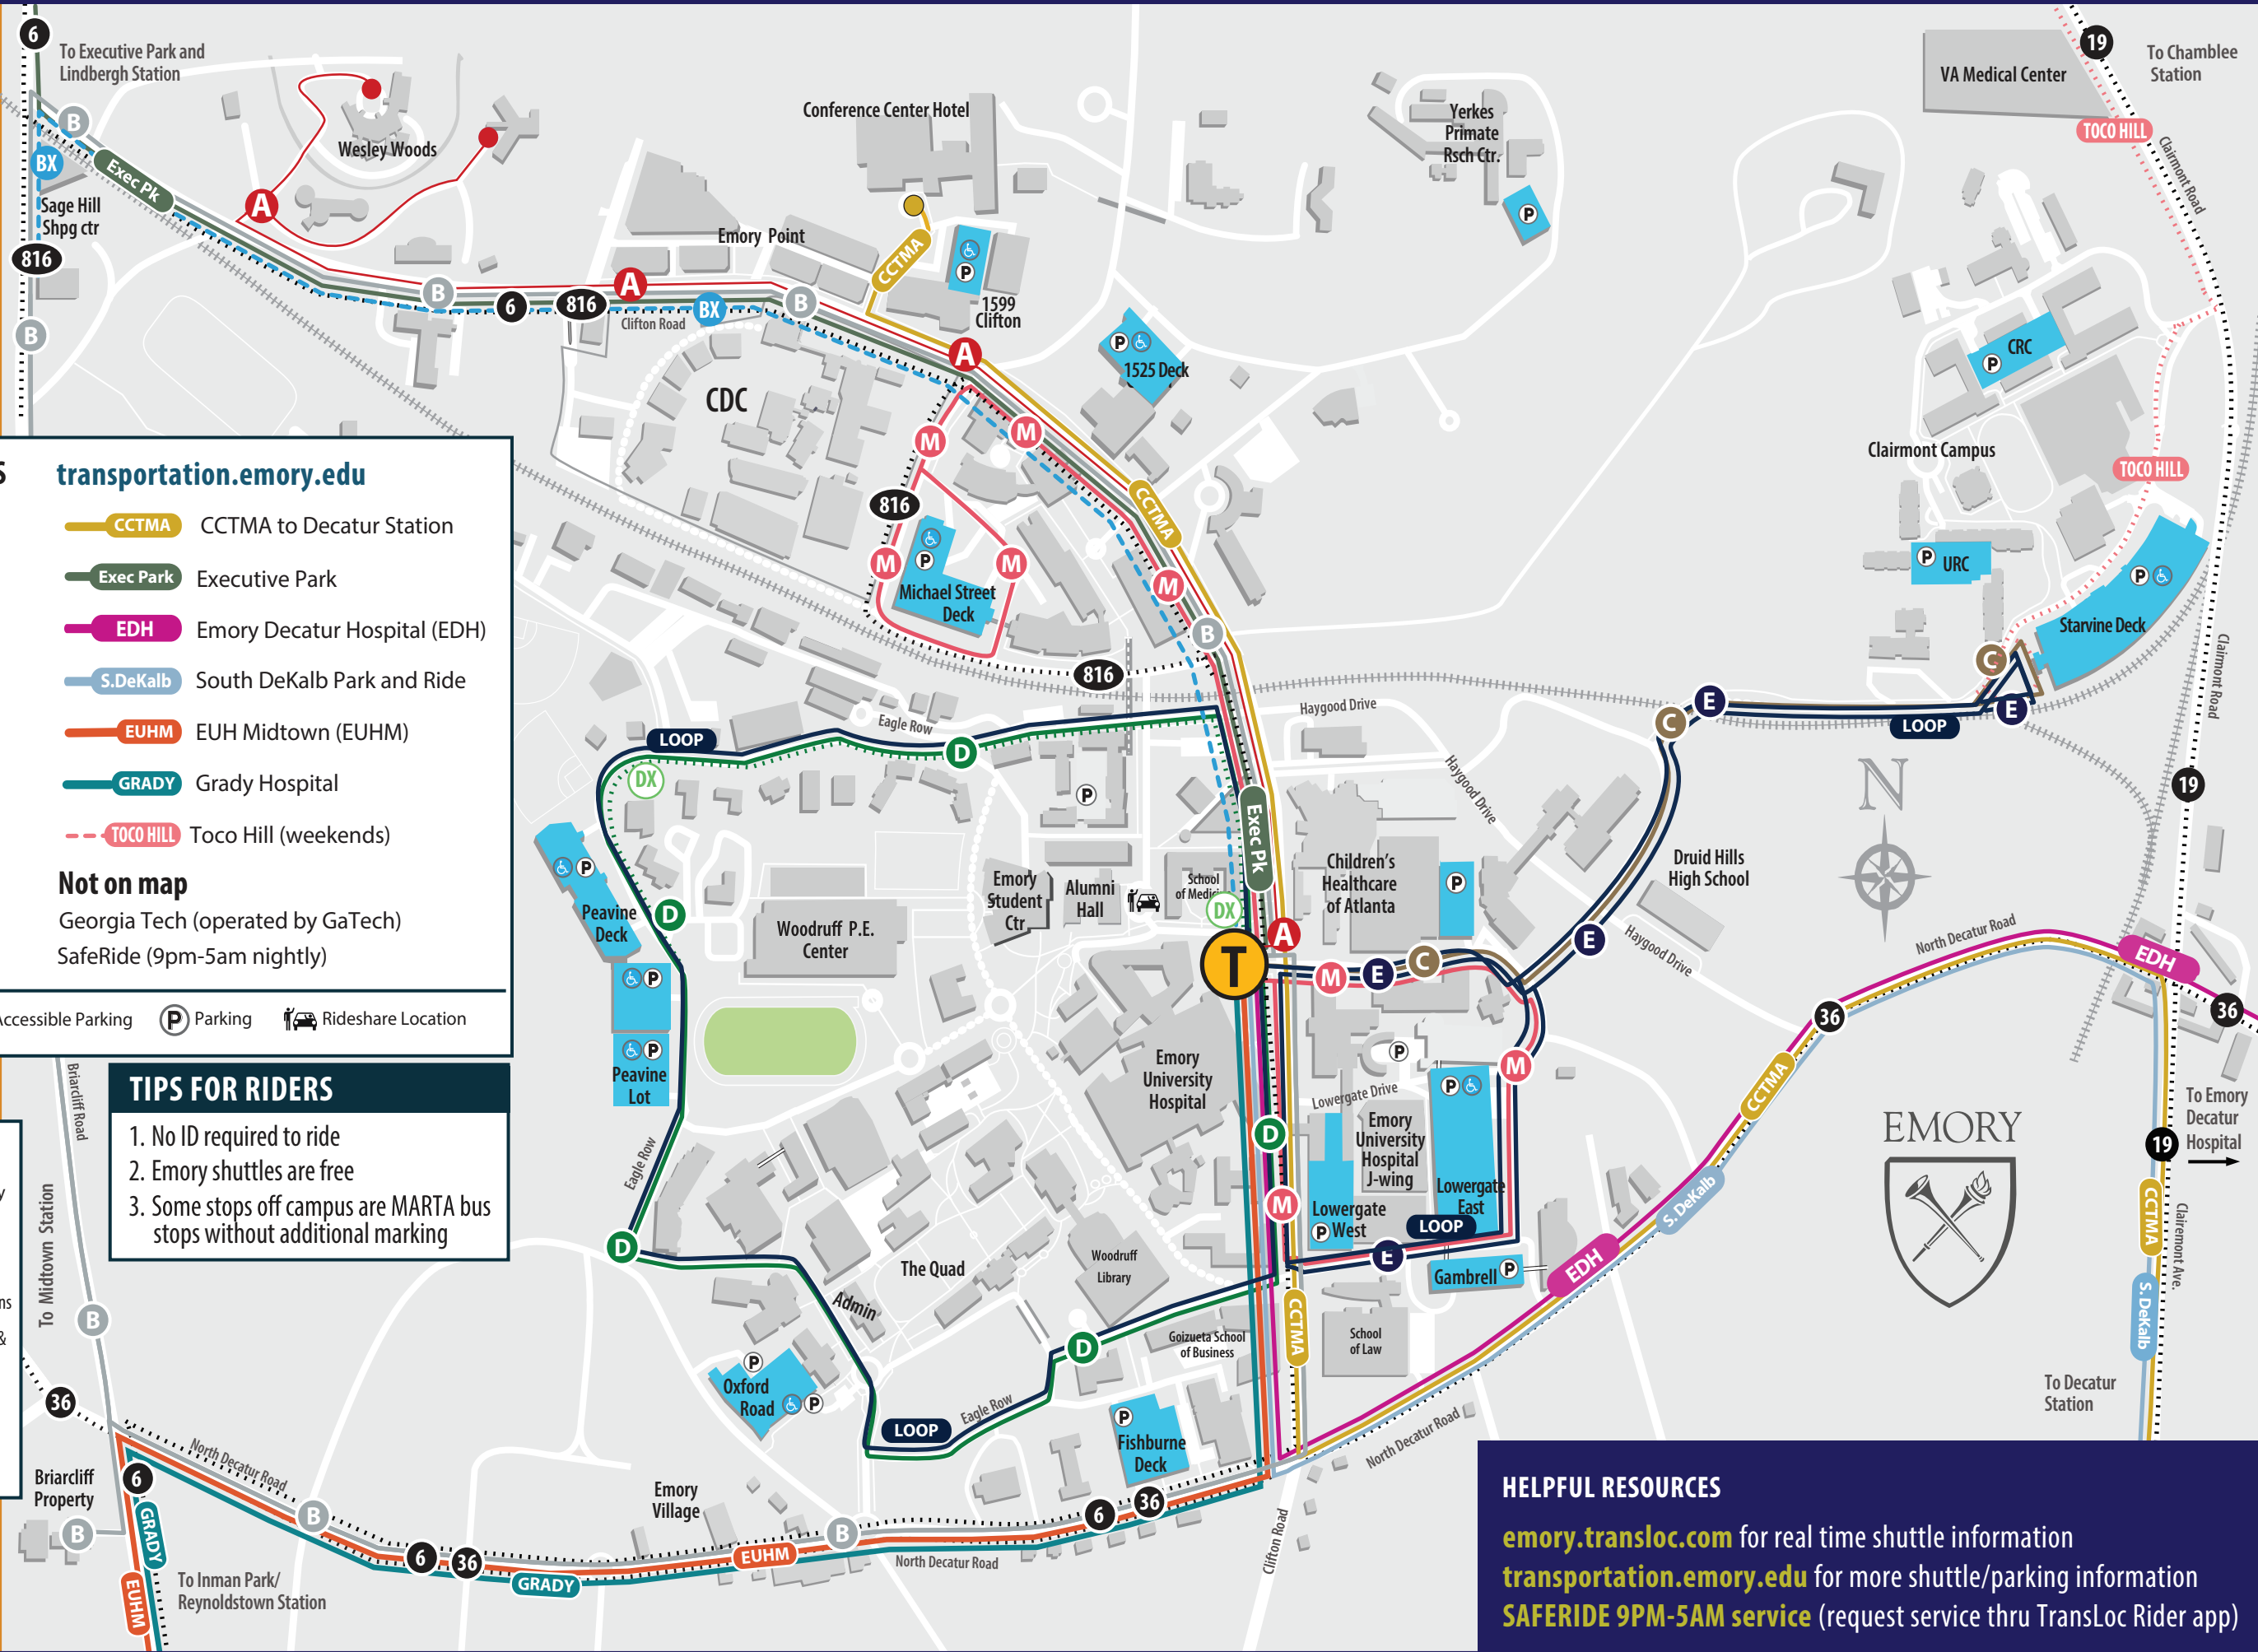

EMORY CAMPUS SHUTTLE MAP

EMORY CAMPUS SHUTTLES

- A** Route A
- B** Route B
(No Summer Service)
- BX** B Express
- C** Route C
- D** Route D
- DX** D Express
- E** Route E
- LOOP** Loop
- M** Route M

- transportation.emory.edu
- CCTMA** CCTMA to Decatur Station
 - Exec Park** Executive Park
 - EDH** Emory Decatur Hospital (EDH)
 - S.DeKalb** South DeKalb Park and Ride
 - EUHM** EUH Midtown (EUHM)
 - GRADY** Grady Hospital
 - TOCO HILL** Toco Hill (weekends)
- Not on map**
Georgia Tech (operated by GaTech)
SafeRide (9pm-5am nightly)

Atlanta's transit system MARTA serves Emory with these routes connecting to rail stations and other routes and systems:

- 6** Route 6 Clifton Rd. & N. Decatur Rd. to Lindbergh & Inman Park Stations
- 36** Route 36 North Decatur Rd. to Midtown & Decatur Stations
- 19** Route 19 Clairmont Rd. to Decatur & Chamblee Stations
- 816** Route 816 5 Pts sta / N. Highland Ave / Emory U / Clifton Road.

- ### MARTA EMORY SERVICE
- MARTA RAIL LINES** Key Station Names (all stations not shown)
 - MARTA BUS 36** Midtown–Decatur Sta.
 - MARTA BUS 6** Lindbergh–Inman Park Sta.
 - MARTA BUS 19** Decatur–Chamblee Sta.
 - MARTA BUS 816** Five Points–Michael St. deck

Emory / Atlanta / DeKalb Connectivity

- CCTMA** CCTMA to Decatur Station
- EUHM** Emory Univ. Midtown Hosp.
- Exec Pk** Executive Park
- GRADY** Grady Hospital
- TOCO HILL** Toco Hill (weekends)
- EDH** Emory Decatur Hospital (EDH)
- S. DeKalb** South DeKalb Park&Ride
- GA Tech** Georgia Tech (operated by GT)