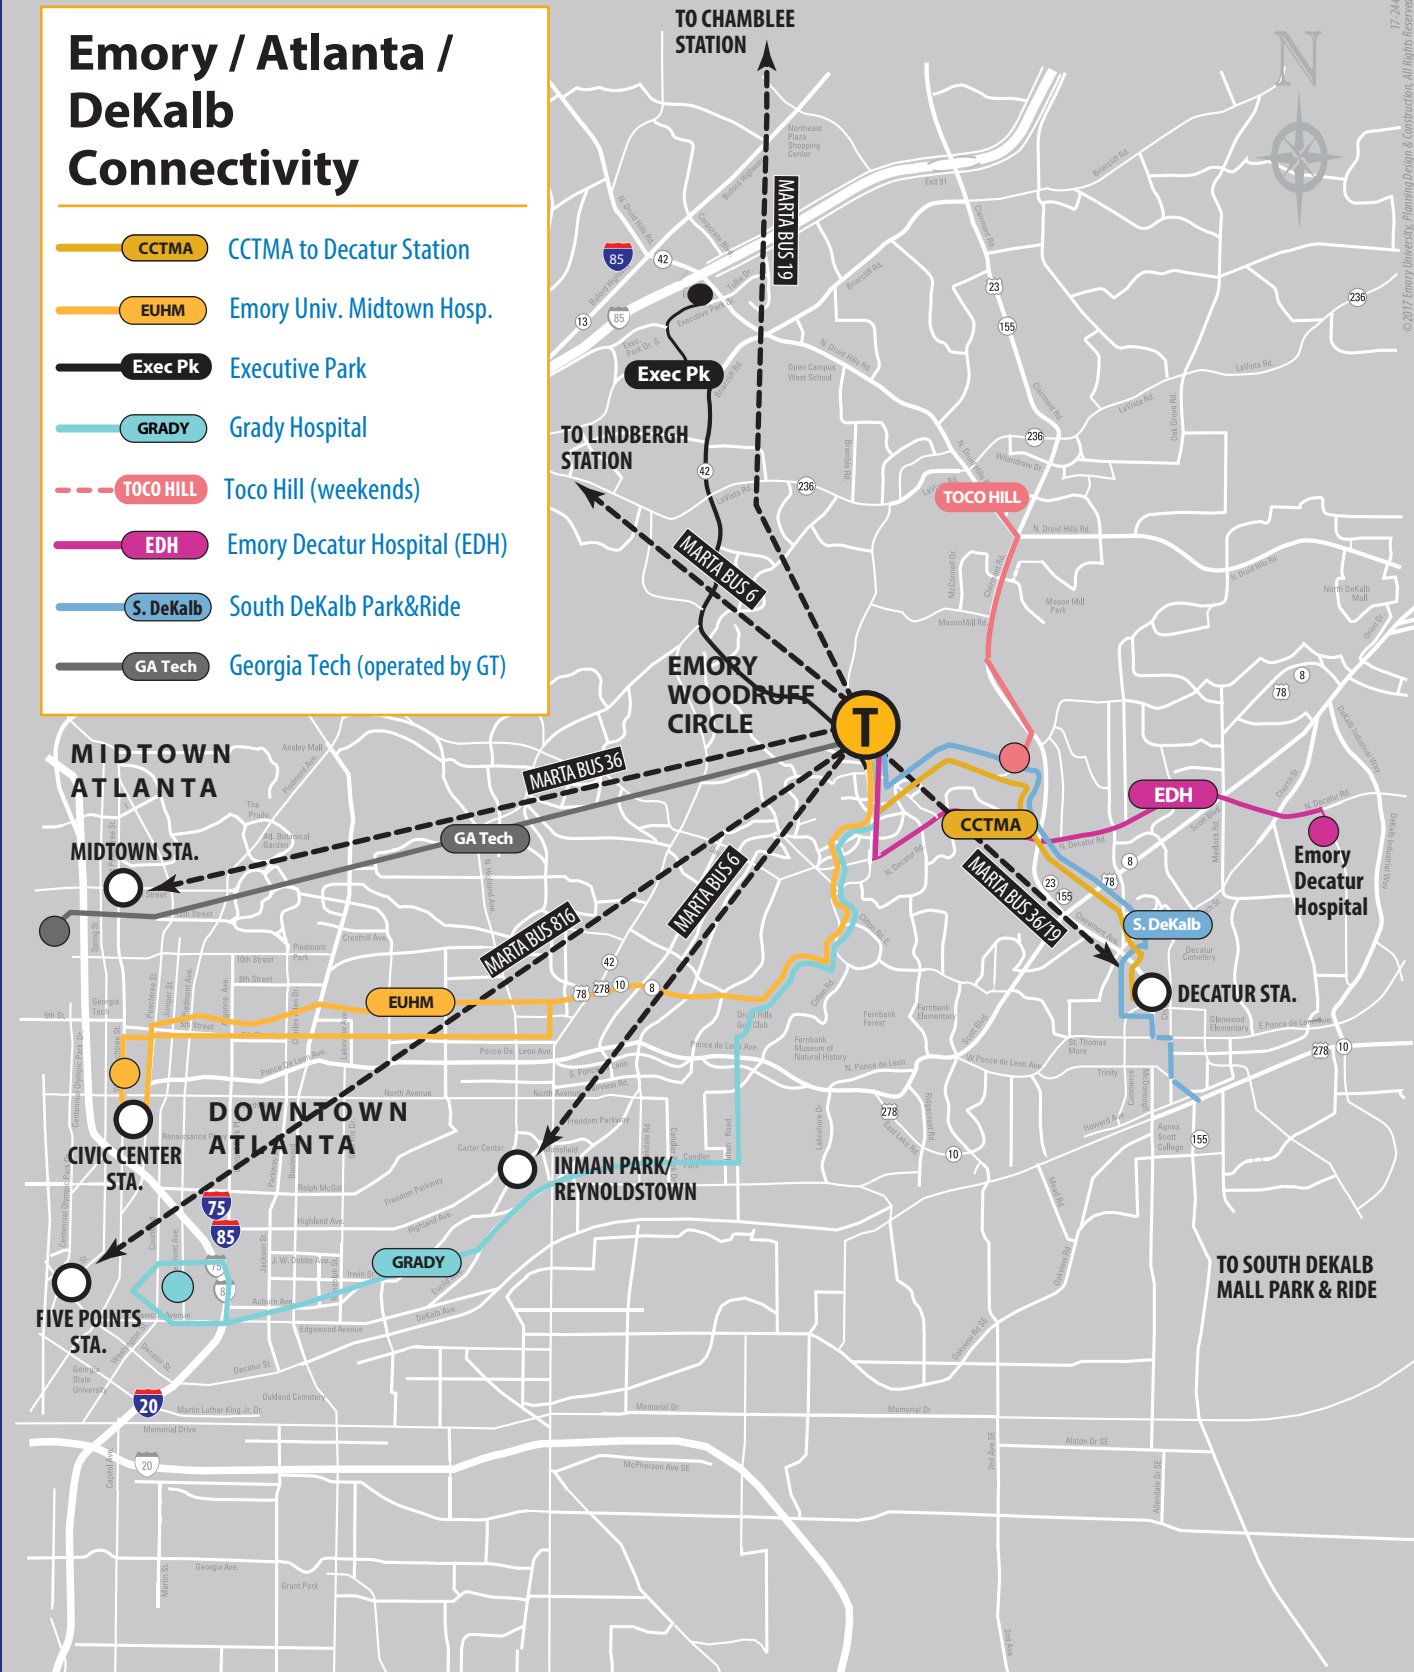

EMORY CAMPUS SHUTTLE MAP

EMORY CAMPUS SHUTTLES

- A** Route A
- B** Route B
(No Summer Service)
- BX** B Express
- C** Route C
- D** Route D
- DX** D Express
- E** Route E
- LOOP** Loop
- M** Route M

- transportation.emory.edu
- CCTMA** CCTMA to Decatur Station
 - Exec Park** Executive Park
 - EDH** Emory Decatur Hospital (EDH)
 - S.DeKalb** South DeKalb Park and Ride
 - EUHM** EUH Midtown (EUHM)
 - GRADY** Grady Hospital
 - TOCO HILL** Toco Hill (weekends)
- Not on map**
Georgia Tech (operated by GaTech)
SafeRide (9pm-5am nightly)

Atlanta's transit system MARTA serves Emory with these routes connecting to rail stations and other routes and systems:

- 6** Route 6 Clifton Rd. & N. Decatur Rd. to Lindbergh & Inman Park Stations
- 36** Route 36 North Decatur Rd. to Midtown & Decatur Stations
- 19** Route 19 Clairmont Rd. to Decatur & Chamblee Stations
- 816** Route 816 5 Pts sta / N. Highland Ave / Emory U / Clifton Road.

- ### MARTA EMORY SERVICE
- MARTA RAIL LINES** Key Station Names (all stations not shown)
 - MARTA BUS 36** Midtown–Decatur Sta.
 - MARTA BUS 6** Lindbergh–Inman Park Sta.
 - MARTA BUS 19** Decatur–Chamblee Sta.
 - MARTA BUS 816** Five Points–Michael St. deck

Emory / Atlanta / DeKalb Connectivity

- CCTMA** CCTMA to Decatur Station
- EUHM** Emory Univ. Midtown Hosp.
- Exec Pk** Executive Park
- GRADY** Grady Hospital
- TOCO HILL** Toco Hill (weekends)
- EDH** Emory Decatur Hospital (EDH)
- S. DeKalb** South DeKalb Park&Ride
- GA Tech** Georgia Tech (operated by GT)