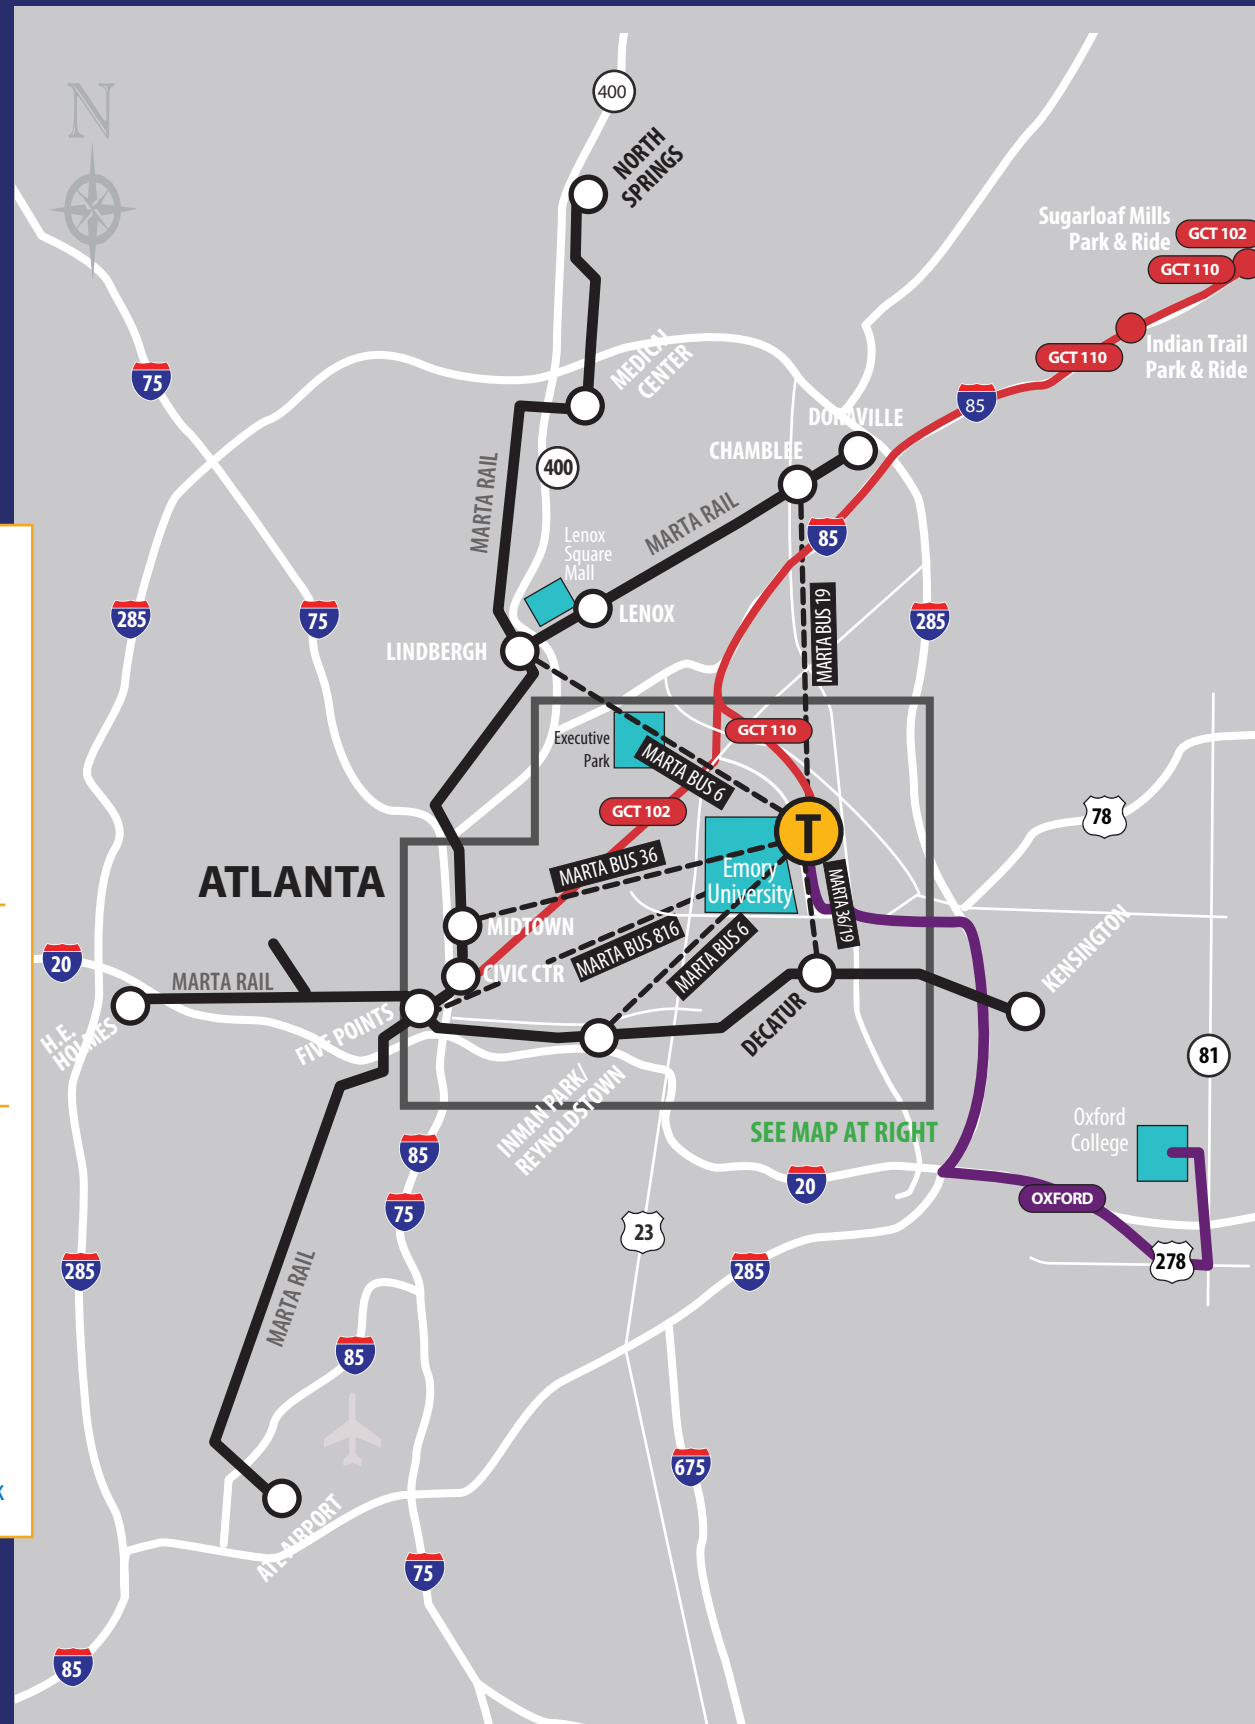

EMORY CAMPUS SHUTTLE MAP

EMORY CAMPUS SHUTTLES

- A** Route A
- B** Route B
(No Summer Service)
- BX** B Express
- C** Route C
- D** Route D
- DX** D Express
- E** Route E
- LOOP** Loop
- M** Route M

- transportation.emory.edu
- CCTMA** CCTMA to Decatur Station
 - Exec Park** Executive Park
 - EDH** Emory Decatur Hospital (EDH)
 - S.DeKalb** South DeKalb Park and Ride
 - EUHM** EUH Midtown (EUHM)
 - GRADY** Grady Hospital
 - TOCO HILL** Toco Hill (weekends)
- Not on map**
Georgia Tech (operated by GaTech)
SafeRide (9pm-5am nightly)

Atlanta's transit system MARTA serves Emory with these routes connecting to rail stations and other routes and systems:

- 6** Route 6 Clifton Rd. & N. Decatur Rd. to Lindbergh & Inman Park Stations
- 36** Route 36 North Decatur Rd. to Midtown & Decatur Stations
- 19** Route 19 Clairmont Rd. to Decatur & Chamblee Stations
- 816** Route 816 5 Pts sta / N. Highland Ave / Emory U / Clifton Road.

EMORY REGIONAL TRANSIT

EMORY REGIONAL SHUTTLES

- T** Woodruff Circle Transit Center
- OXFORD** Oxford College (7 days during academic year)

- ### GWINNETT COUNTY TRANSIT SERVICE
- GCT 102** Gwinnett 102
 - GCT 110** Gwinnett 110

- ### MARTA EMORY SERVICE
- MARTA RAIL LINES** Key Station Names (all stations not shown)
 - MARTA BUS 36** Midtown–Decatur Sta.
 - MARTA BUS 6** Lindbergh–Inman Park Sta.
 - MARTA BUS 19** Decatur–Chamblee Sta.
 - MARTA BUS 816** Five Points–Michael St. deck