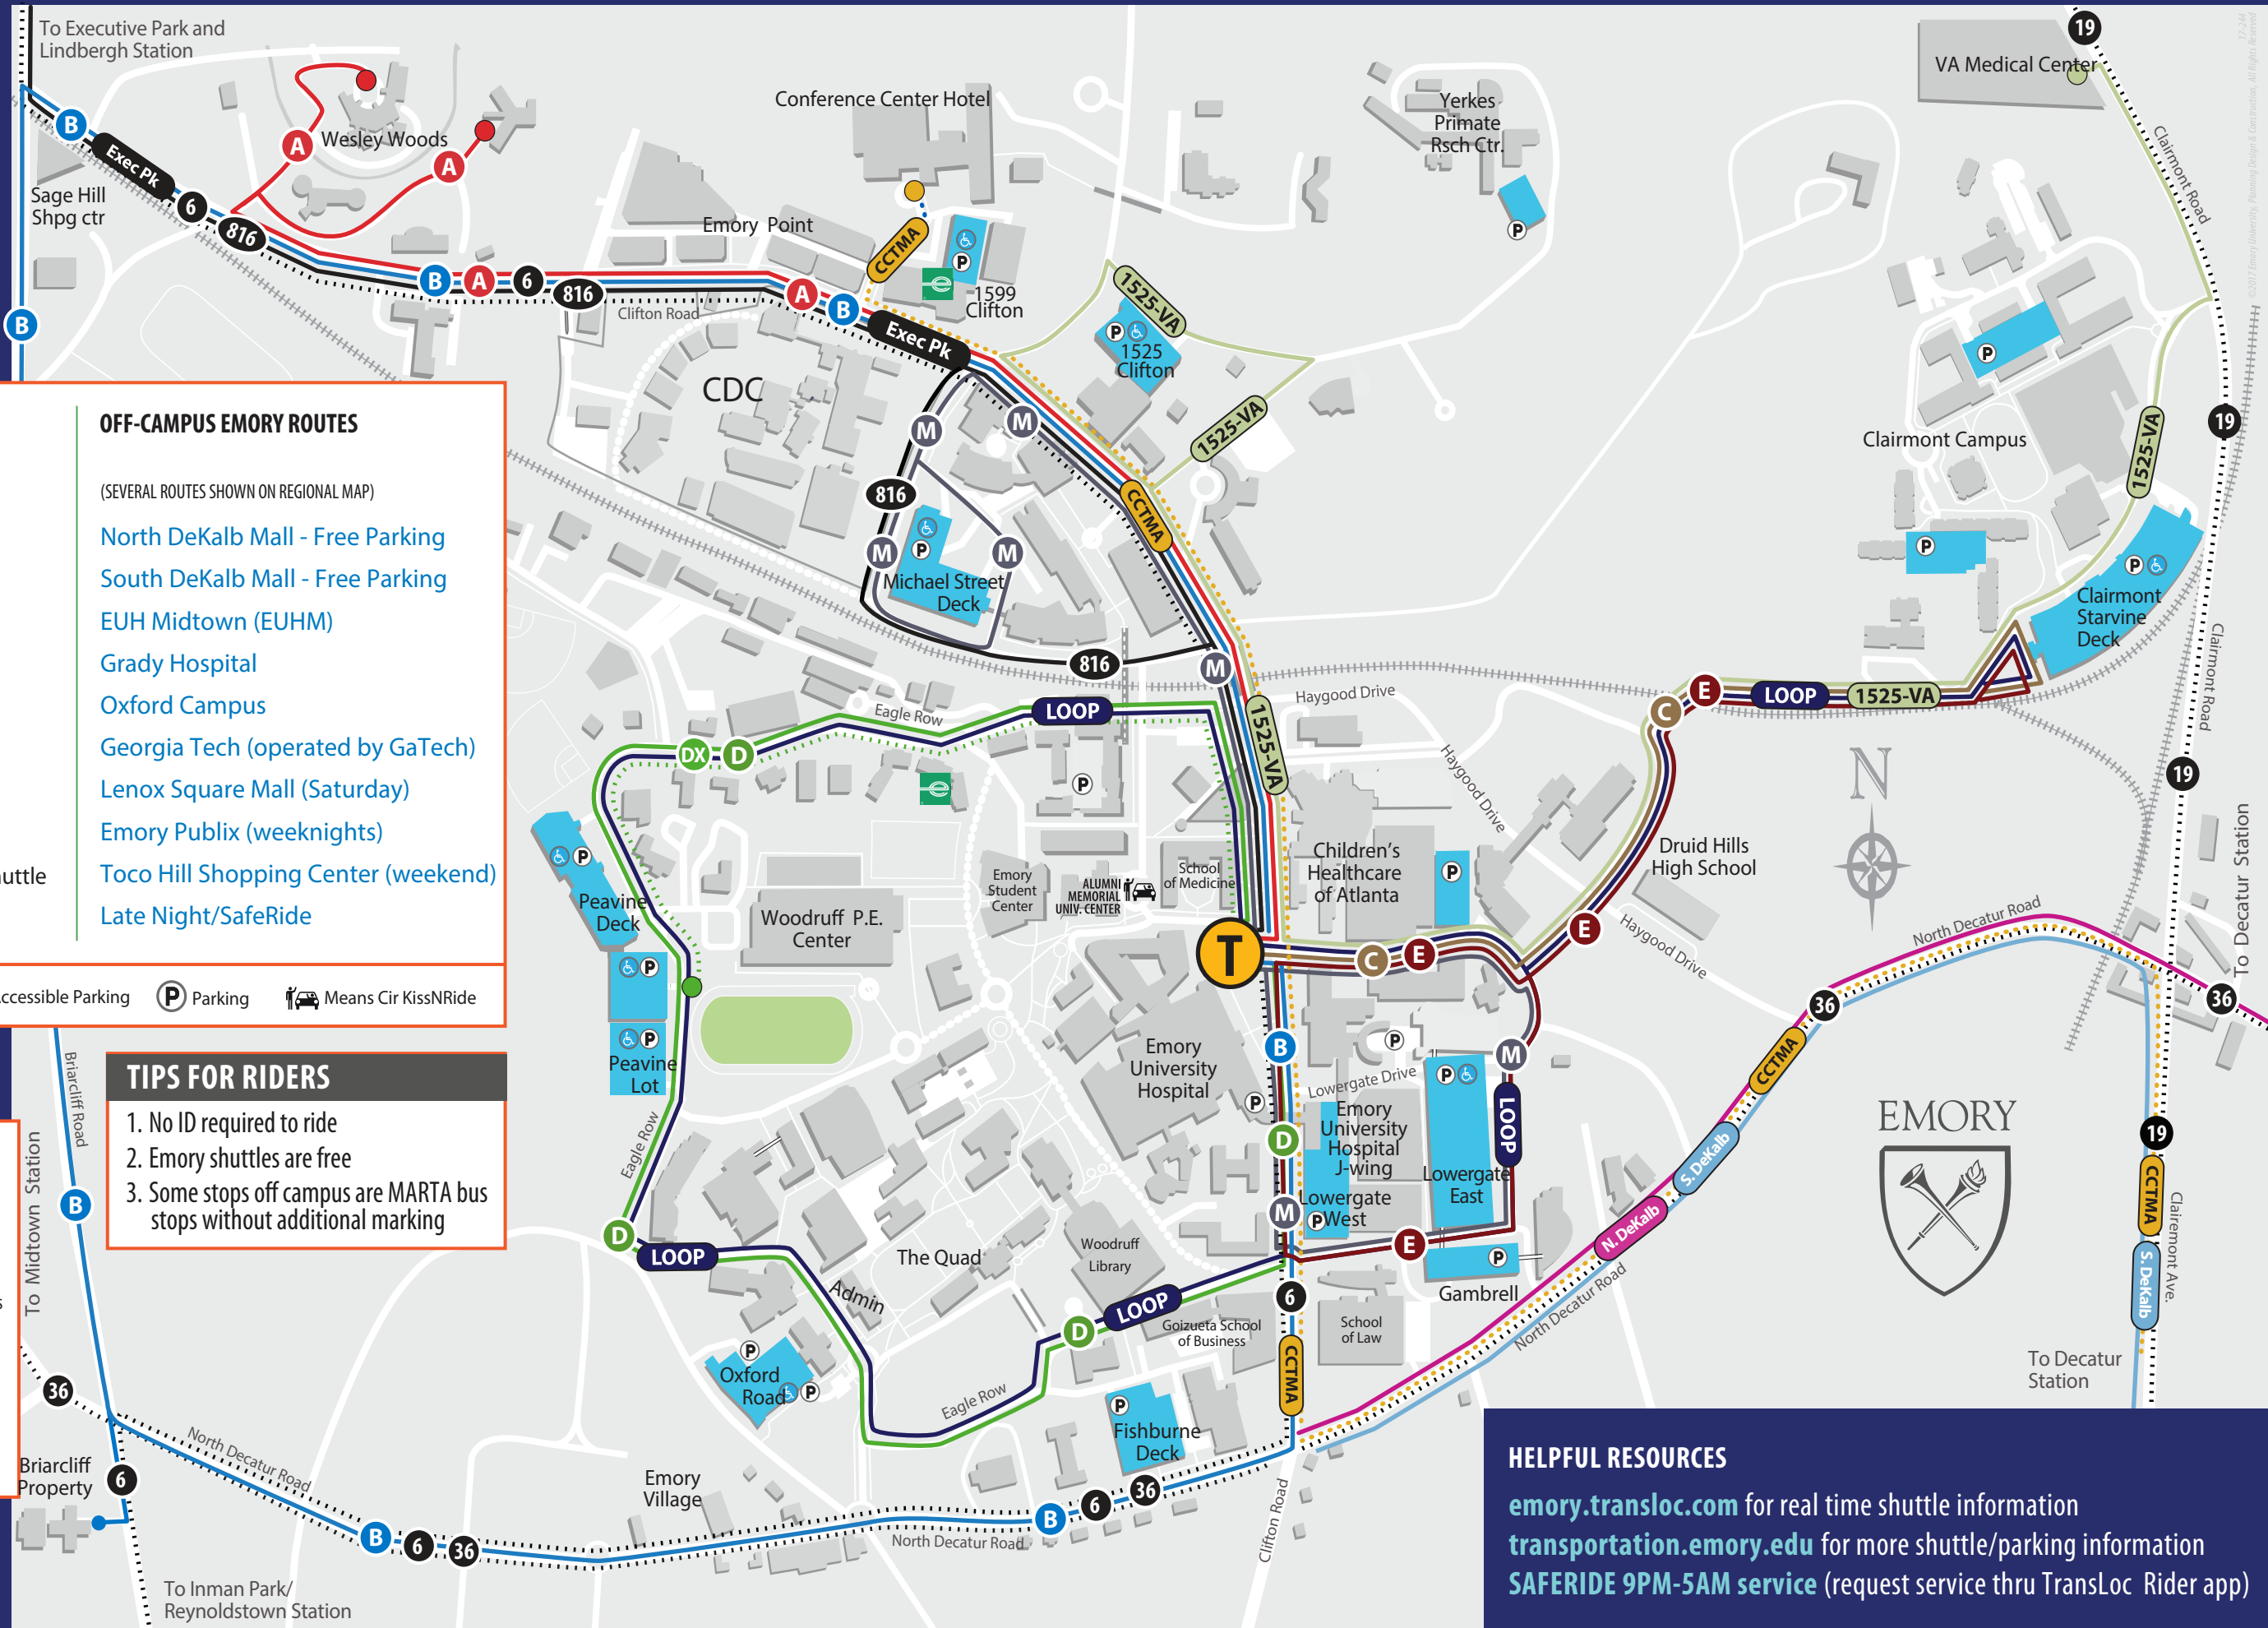

EMORY CAMPUS TRANSIT

EMORY CAMPUS SHUTTLES
transportation.emory.edu

- **A** Route A
- **B** Route B
- **C** Route C
- **1525-VA** Route 1525-VA
- **D** Route D
- ⋯ **DX** Route D Express
- **E** Route E
- **LOOP** Route LOOP
- **M** Route M
- **Exec Pk** Executive Park Shuttle
- ⋯ **CCTMA** CCTMA to Decatur Station

OFF-CAMPUS EMORY ROUTES
(SEVERAL ROUTES SHOWN ON REGIONAL MAP)

- North DeKalb Mall - Free Parking
- South DeKalb Mall - Free Parking
- EUH Midtown (EUHM)
- Grady Hospital
- Oxford Campus
- Georgia Tech (operated by GaTech)
- Lenox Square Mall (Saturday)
- Emory Publix (weeknights)
- Toco Hill Shopping Center (weekend)
- Late Night/SafeRide

Legend:
● **T** Woodruff Circle Transit Hub
♿ Accessible Parking
P Parking
🚗 Means Car KissNRide

marta

Atlanta's transit system MARTA serves Emory with these routes connecting to rail stations and other routes and systems:

- **Route 6** Clifton Rd. & N. Decatur Rd. to Lindbergh & Inman Park Stations
- **Route 36** North Decatur Rd. to Midtown & Decatur Stations
- **Route 19** Clairmont Rd. to Decatur & Chamblee Stations
- **Route 816** 5 Pts sta / N. Highland Ave / Emory U / Clifton Road.

TIPS FOR RIDERS

1. No ID required to ride
2. Emory shuttles are free
3. Some stops off campus are MARTA bus stops without additional marking

HELPFUL RESOURCES

- emory.transloc.com for real time shuttle information
- transportation.emory.edu for more shuttle/parking information
- **SAFERIDE 9PM-5AM service** (request service thru TransLoc Rider app)