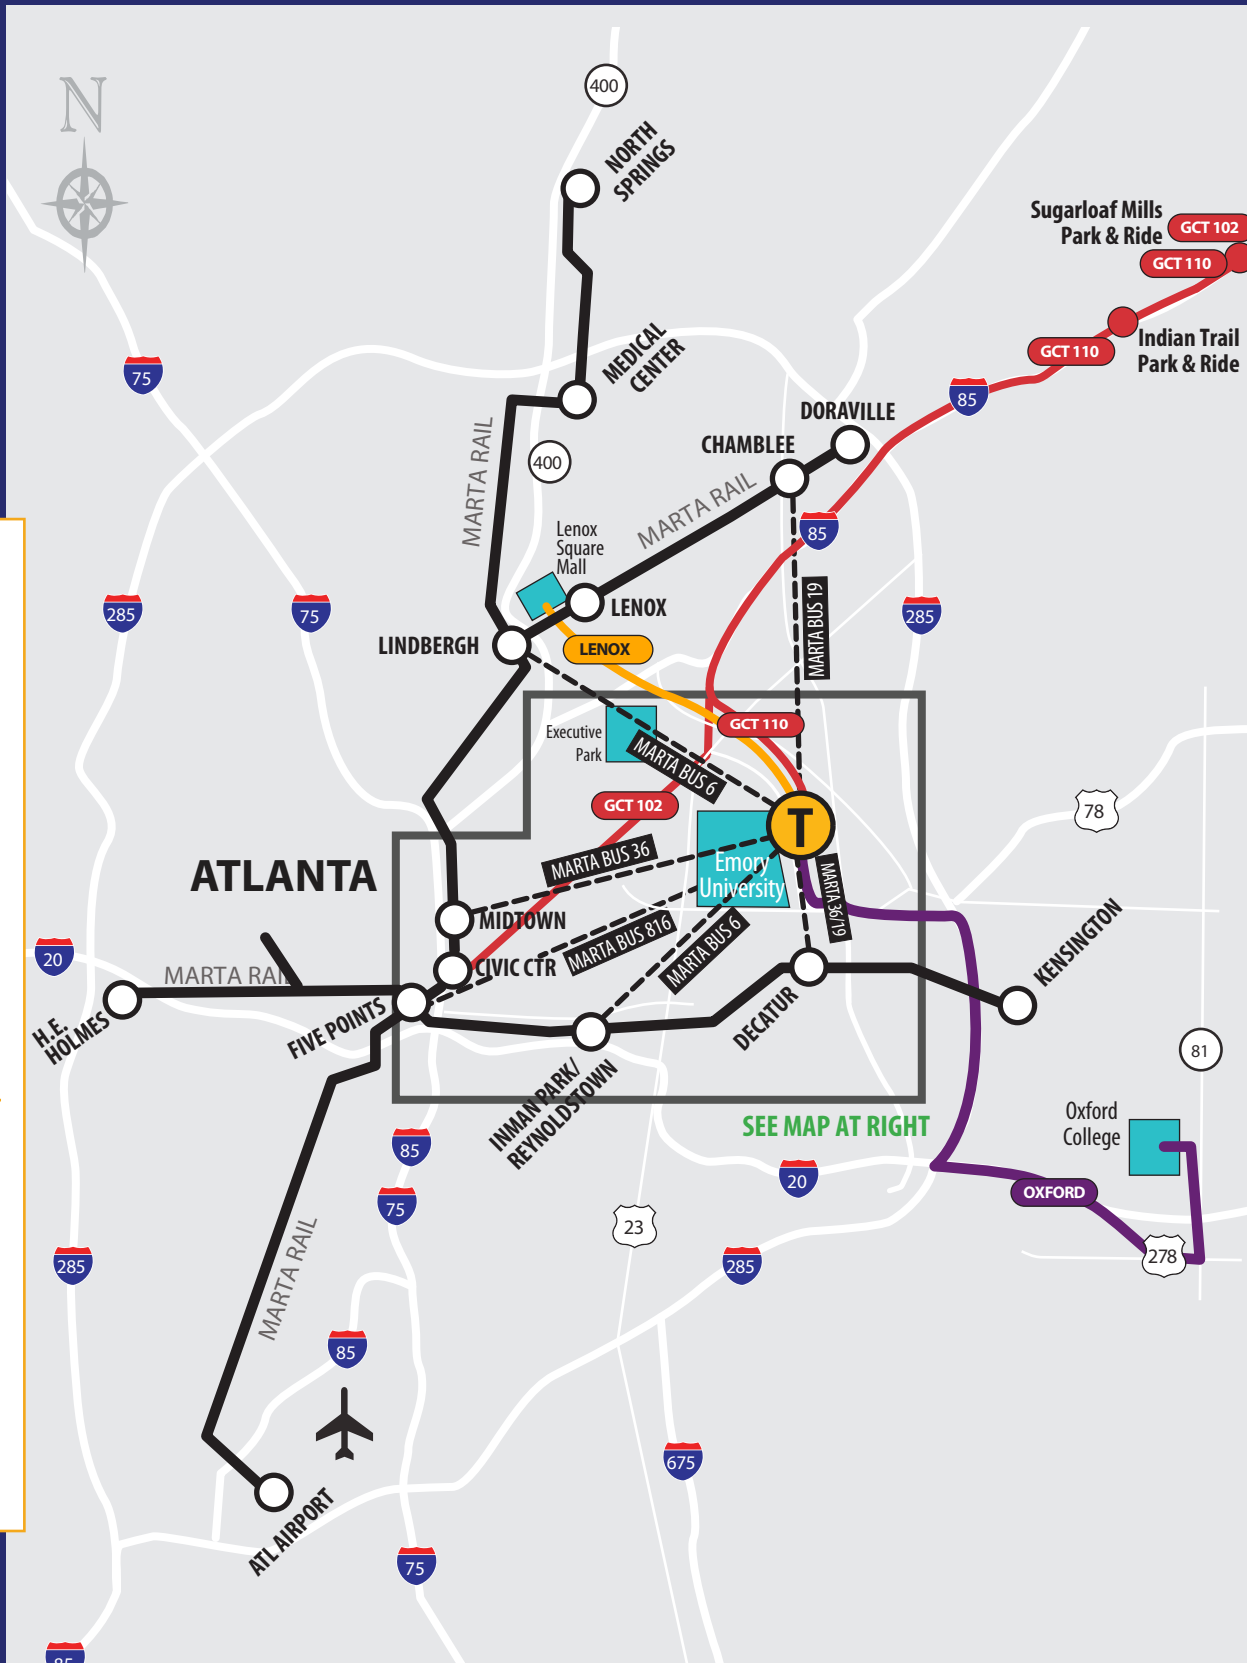

OFF-CAMPUS EMORY ROUTES
(SEVERAL ROUTES SHOWN ON REGIONAL MAP)

- North DeKalb Mall - Free Parking
- South DeKalb Mall - Free Parking
- EUH Midtown (EUHM)
- Grady Hospital
- Oxford Campus
- Georgia Tech (operated by GaTech)
- Lenox Square Mall (Saturday)
- Emory Publix (weeknights)
- Toco Hill Shopping Center (weekend)
- Late Night/SafeRide

Legend:
● **T** Woodruff Circle Transit Hub
♿ Accessible Parking
P Parking
🚗 Means Car KissNRide

marta

Atlanta's transit system MARTA serves Emory with these routes connecting to rail stations and other routes and systems:

EMORY REGIONAL TRANSIT

EMORY REGIONAL SHUTTLES

T Woodruff Circle Transit Center

- LENOX** Lenox Square Mall (Saturday service during academic year)
- OXFORD** Oxford College (7 days during academic year)

SEE MAP AT RIGHT

Emory / Atlanta / DeKalb Connectivity

- 1525/VA** 1525 Clifton to VA Med. Ctr.
- CCTMA** CCTMA to Decatur Station
- EUHM** Emory Univ. Midtown Hosp.
- Exec Pk** Executive Park
- GRADY** Grady Hospital
- Toco Hill** Toco Hill Shopping Center (weekend service)
- N. DeKalb** North DeKalb Park&Ride
- S. DeKalb** South DeKalb Park&Ride
- GA Tech** Georgia Tech (operated by GT)