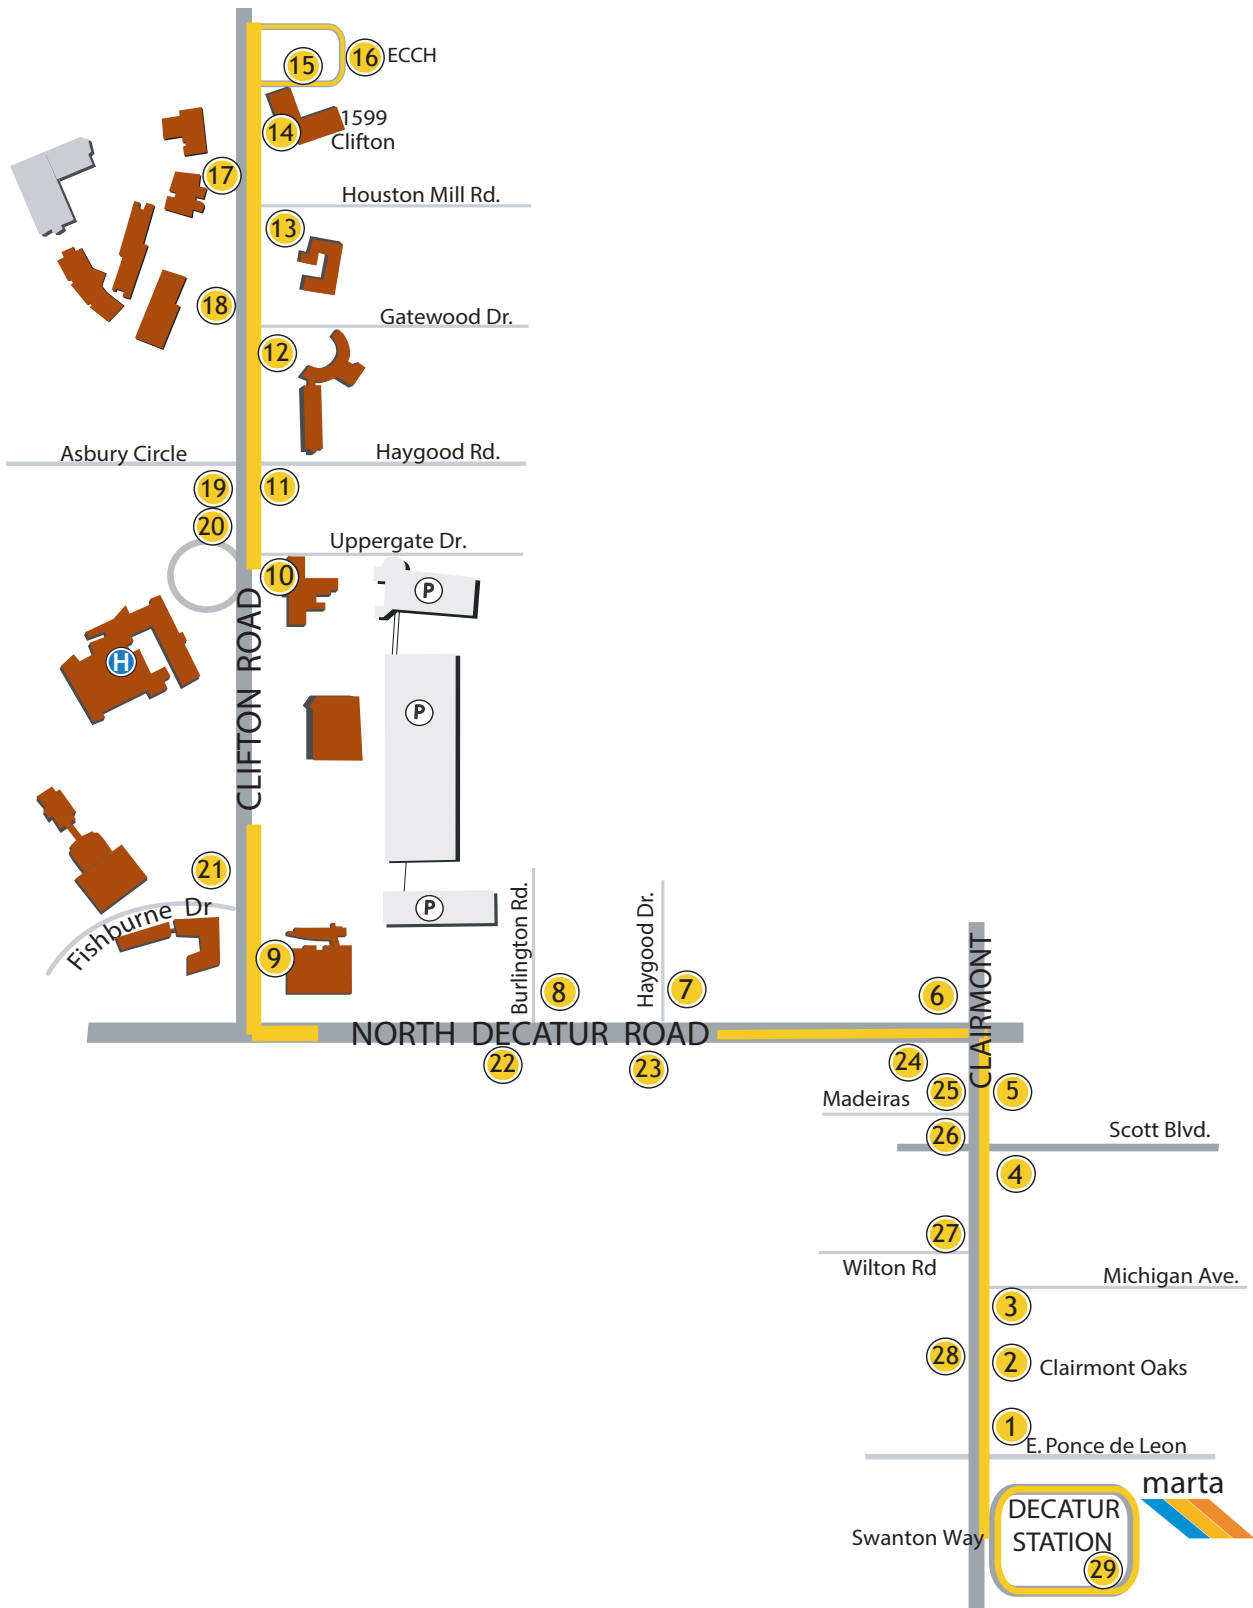

ROUTE CCTMA

Monday - Friday 5:35 am - 7:55 pm

Times listed are approximate. Please plan ahead and allow for occasional and unavoidable delays due to traffic or construction. Visit www.emory.transloc.com for real-time shuttle tracking. Live monitor located at Woodruff Circle Transit Hub.

Decatur / Emory

Mon-Fri service only

**Decatur
MARTA Station
(Swanton Way)**

**Emory
Conf. Ctr.
Hotel (ECCH)**

Departure times:

5:35 AM 5:50 AM

6:05 6:20

6:25 6:45

7:10 7:30*

NO SERVICE ON THESE DATES

- Monday, September 4**
- Thursday, November 23**
- Friday, November 24**
- Friday, December 22**
- Monday, December 25**
- Monday, January 1, 2018**
- Monday, January 15**
- Monday, May 28**
- Wednesday, July 4**

*These trips go out of service in Decatur